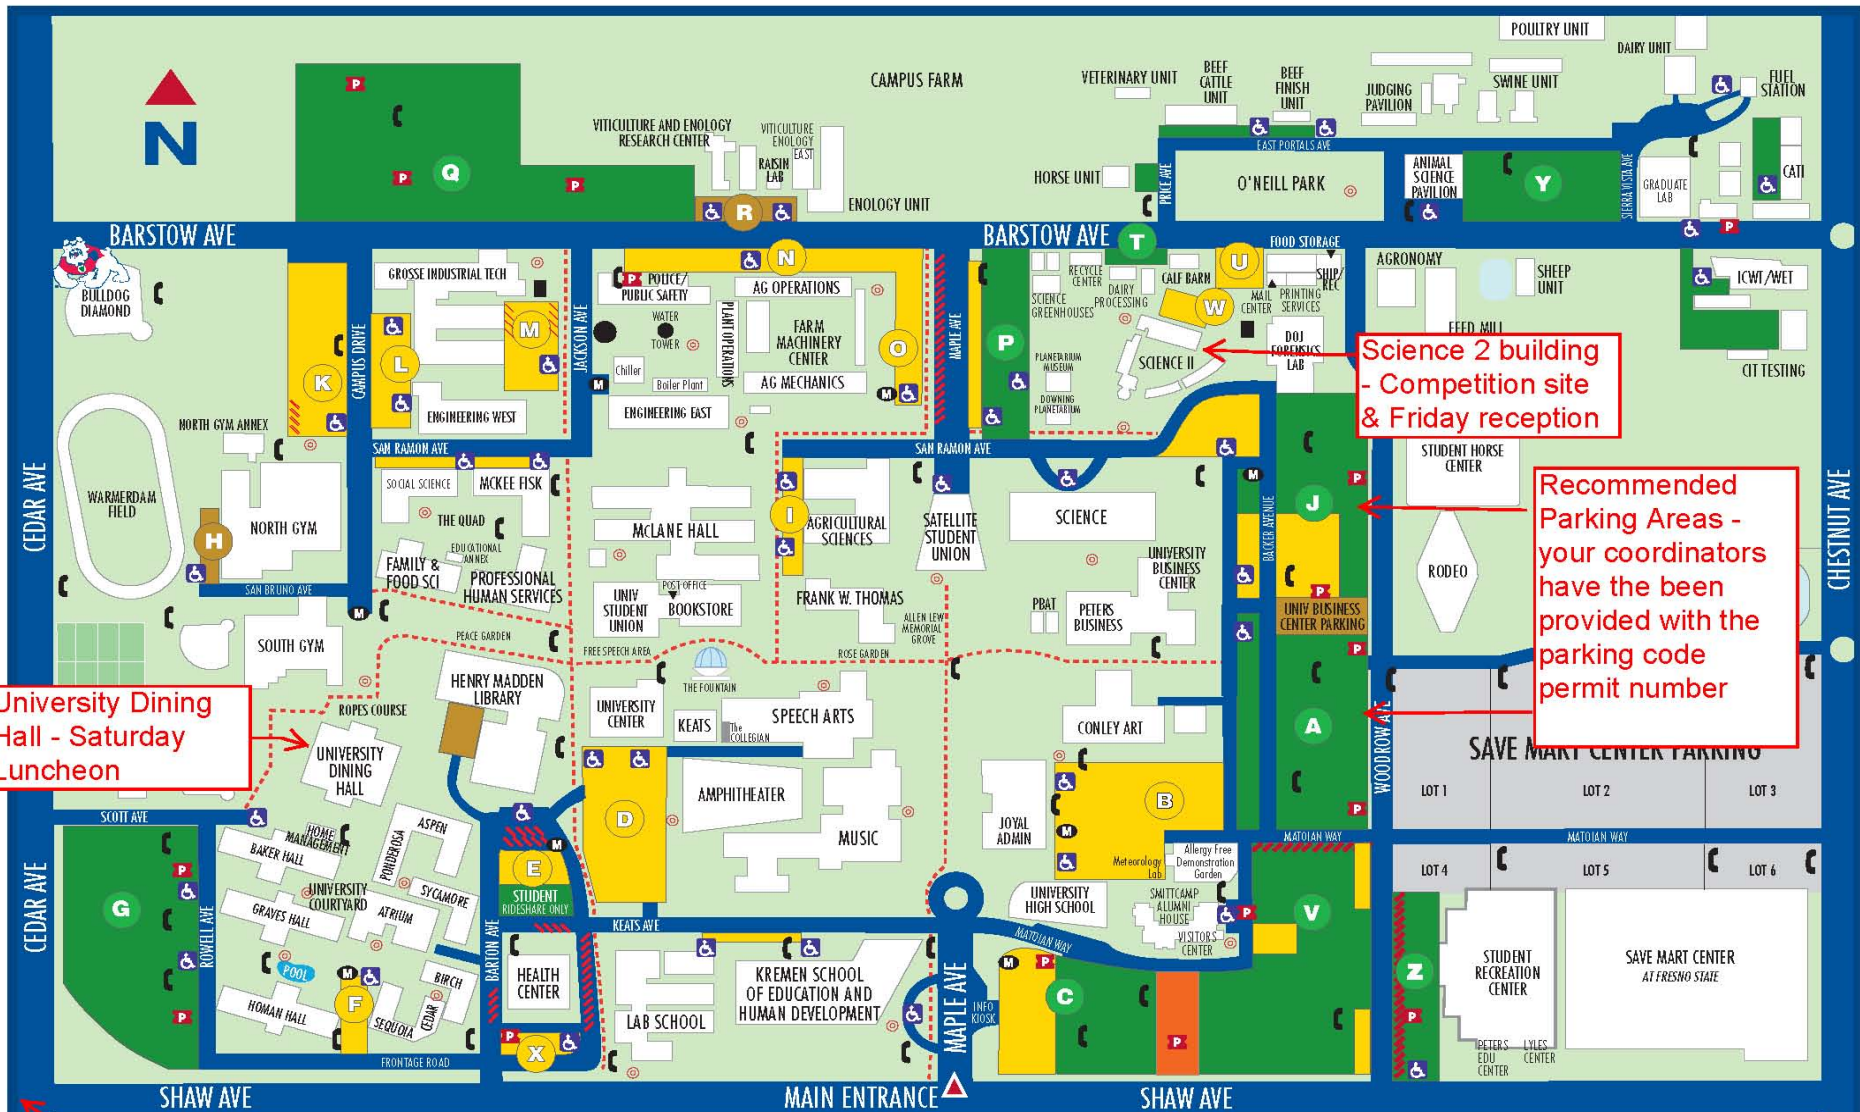

# CALIFORNIA STATE UNIVERSITY, FRESNO

University Dining Hall - Saturday Luncheon

Science 2 building - Competition site & Friday reception

Recommended Parking Areas - your coordinators have been provided with the parking code permit number

Piccadilly Inn

GREEN PERMIT STUDENT/PUBLIC PARKING	BLUE PERMIT DISABLED PARKING	SHORT TERM PARKING	MOTORCYCLE PARKING	PARKING METERS	EMERGENCY TELEPHONE
YELLOW PERMIT FACULTY/STAFF PARKING	GOLD PERMIT SPECIAL USE PARKING	SAVEMART CENTER PARKING	DAILY PARKING PERMIT DISPENSERS	SAFE LIGHTING PATH	DESIGNATED SMOKING AREAS