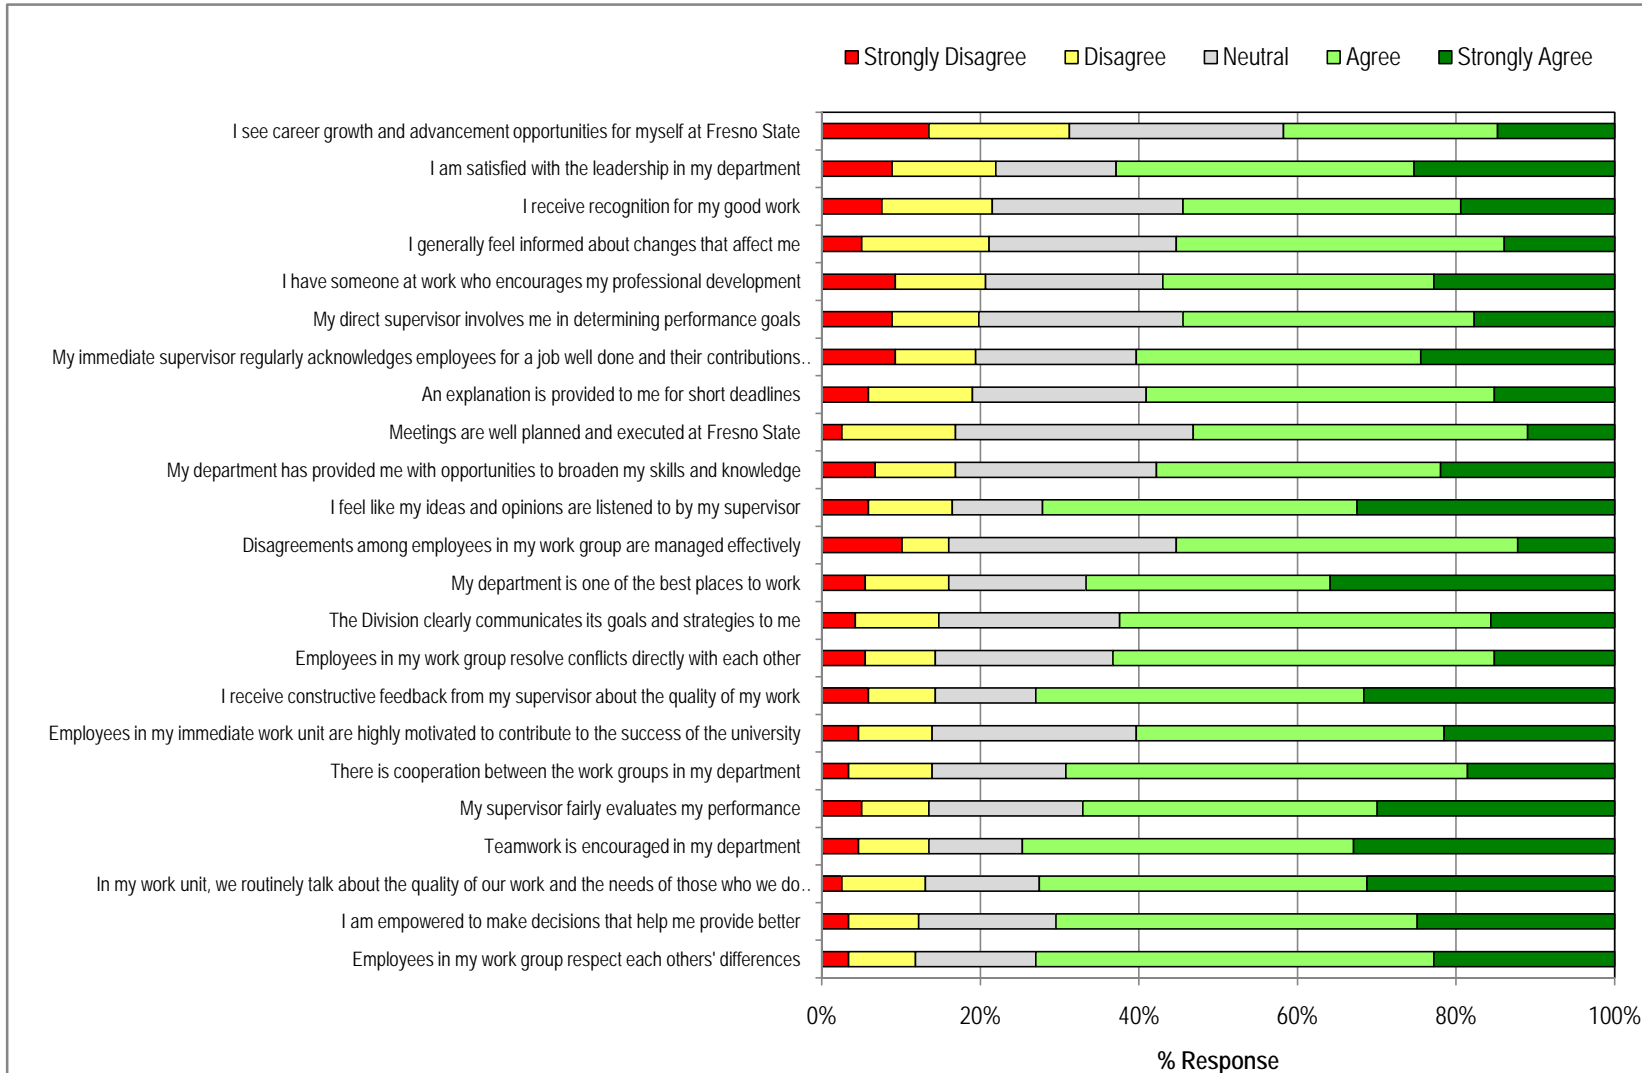

2008 Satisfaction Survey Results

Employee Climate

Fresno

Total Number Responding for Campus

237

Chart # 1: Responses Sorted with Most Adverse at Top of Chart

2008 Satisfaction Survey Results

Employee Climate