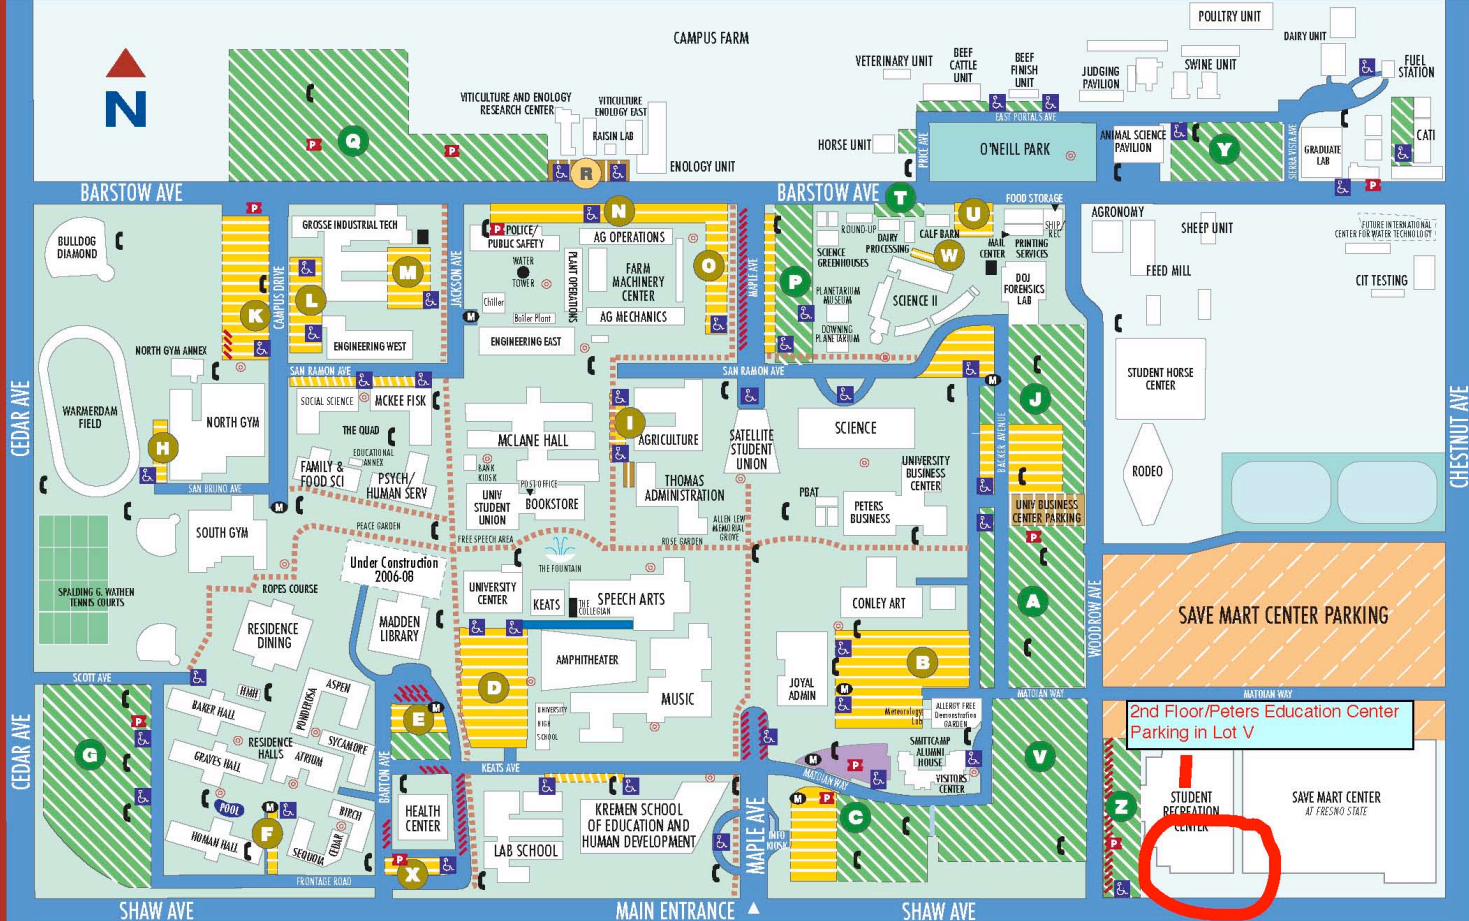

CALIFORNIA STATE UNIVERSITY, FRESNO

- GREEN PERMIT STUDENT/PUBLIC PARKING
- BLUE PERMIT DISABLED PARKING
- SHORT TERM PARKING
- MOTORCYCLE PARKING
- PARKING METERS
- EMERGENCY TELEPHONE
- YELLOW PERMIT FACULTY/STAFF PARKING
- GOLD PERMIT SPECIAL USE PARKING
- SAVE MART CENTER PARKING
- DAILY PARKING PERMIT DISPENSERS
- SAFE LIGHTING PATH
- Smoking allowed only in designated areas.

AUXILIARY SERVICES