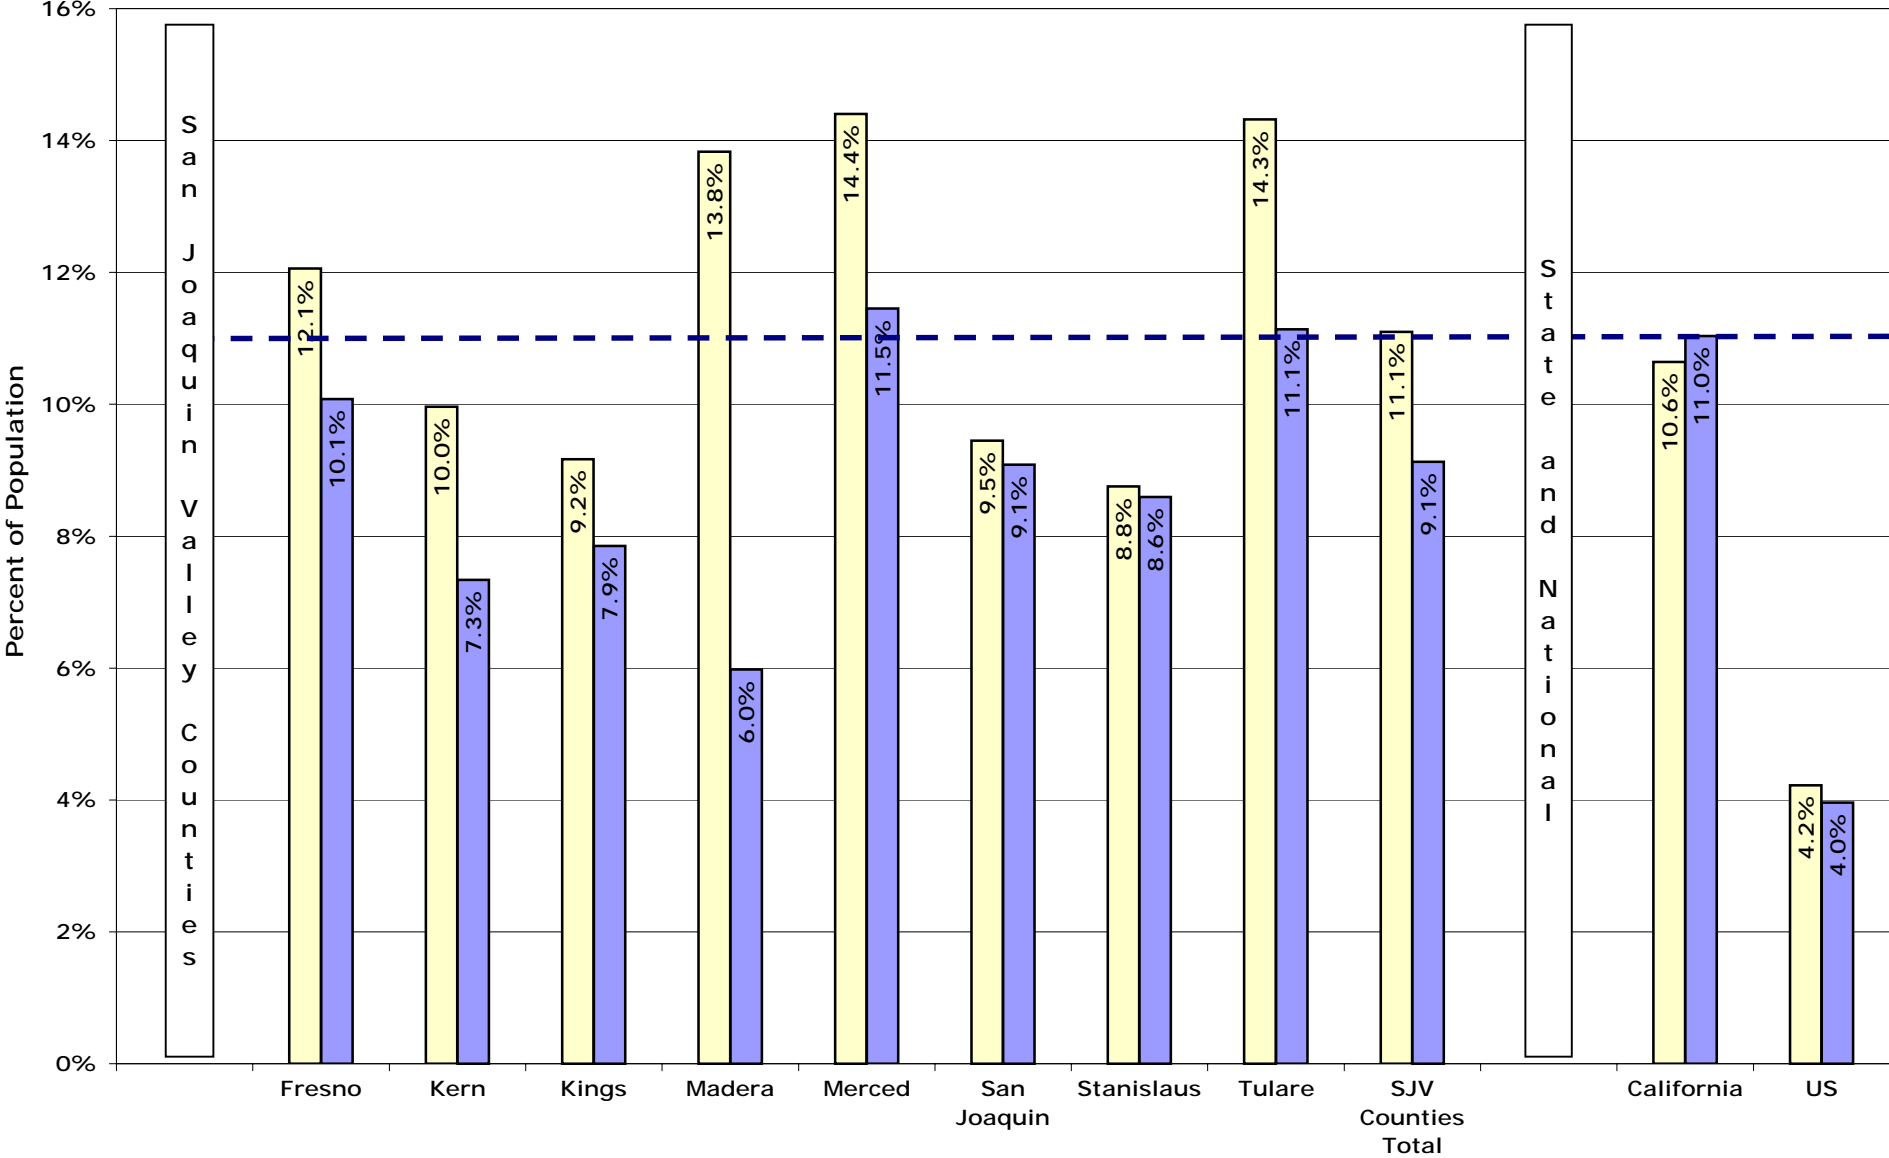

Elderly Population, English Proficiency, 2000

COUNTY	Population age 5 to 64			Population age 65 and over		
	Total	Number with limited English	Percent with limited English	Total	Number with limited English	Percent with limited English
Fresno	653,423	78,814	12.1%	78,999	7,962	10.1%
Kern	544,458	54,238	10.0%	62,175	4,563	7.3%
Kings	109,567	10,046	9.2%	9,689	761	7.9%
Madera	100,512	13,902	13.8%	13,210	790	6.0%
Merced	172,435	24,840	14.4%	19,824	2,270	11.5%
San Joaquin	459,963	43,469	9.5%	59,482	5,405	9.1%
Stanislaus	365,314	31,977	8.8%	46,519	3,999	8.6%
Tulare	299,620	42,909	14.3%	35,775	3,984	11.1%
SJV Counties Total	2,705,292	300,195	11.1%	325,673	29,734	9.1%
California	27,829,835	2,961,117	10.6%	3,586,794	395,793	11.0%
US	227,396,180	9,601,034	4.2%	34,978,972	1,385,817	4.0%

Source: U.S. Census Bureau, Census 2000

Elderly Population with Limited English, 2000

Source: U.S. Census Bureau, Census 2000

█ Population age 5 to 64
█ Population age 65 and over