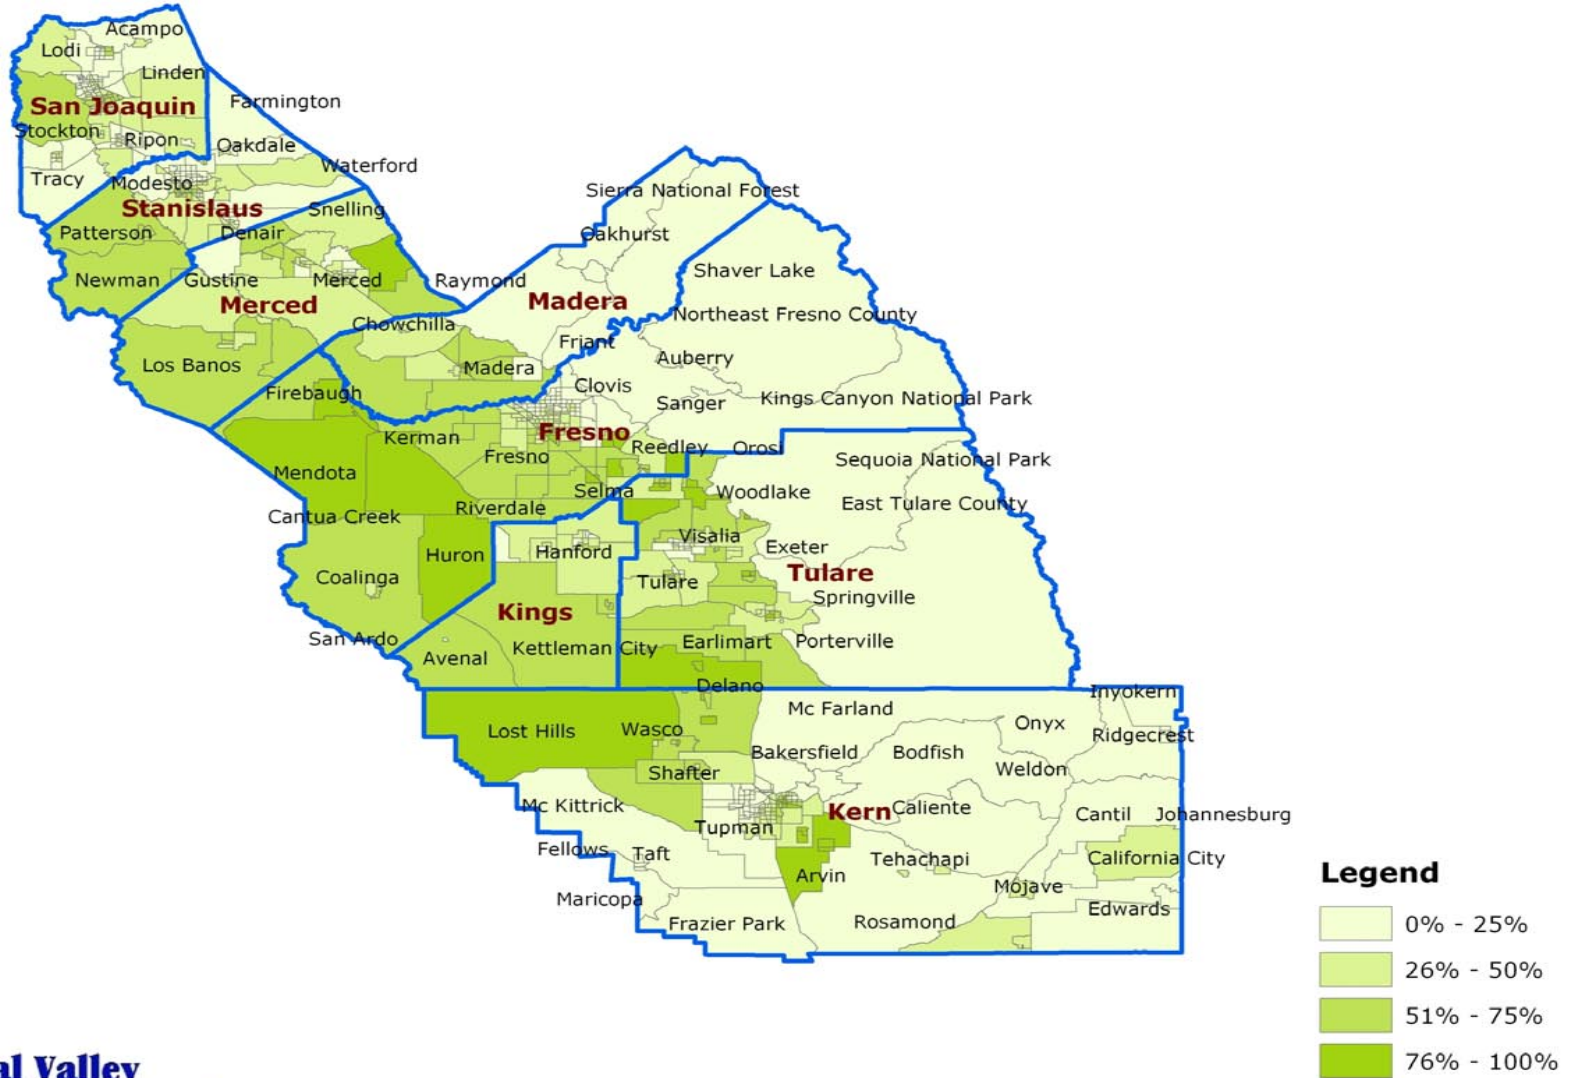

San Joaquin Valley Hispanic/Latino Population, 2000

Central California Hispanic/Latino Population, 2000