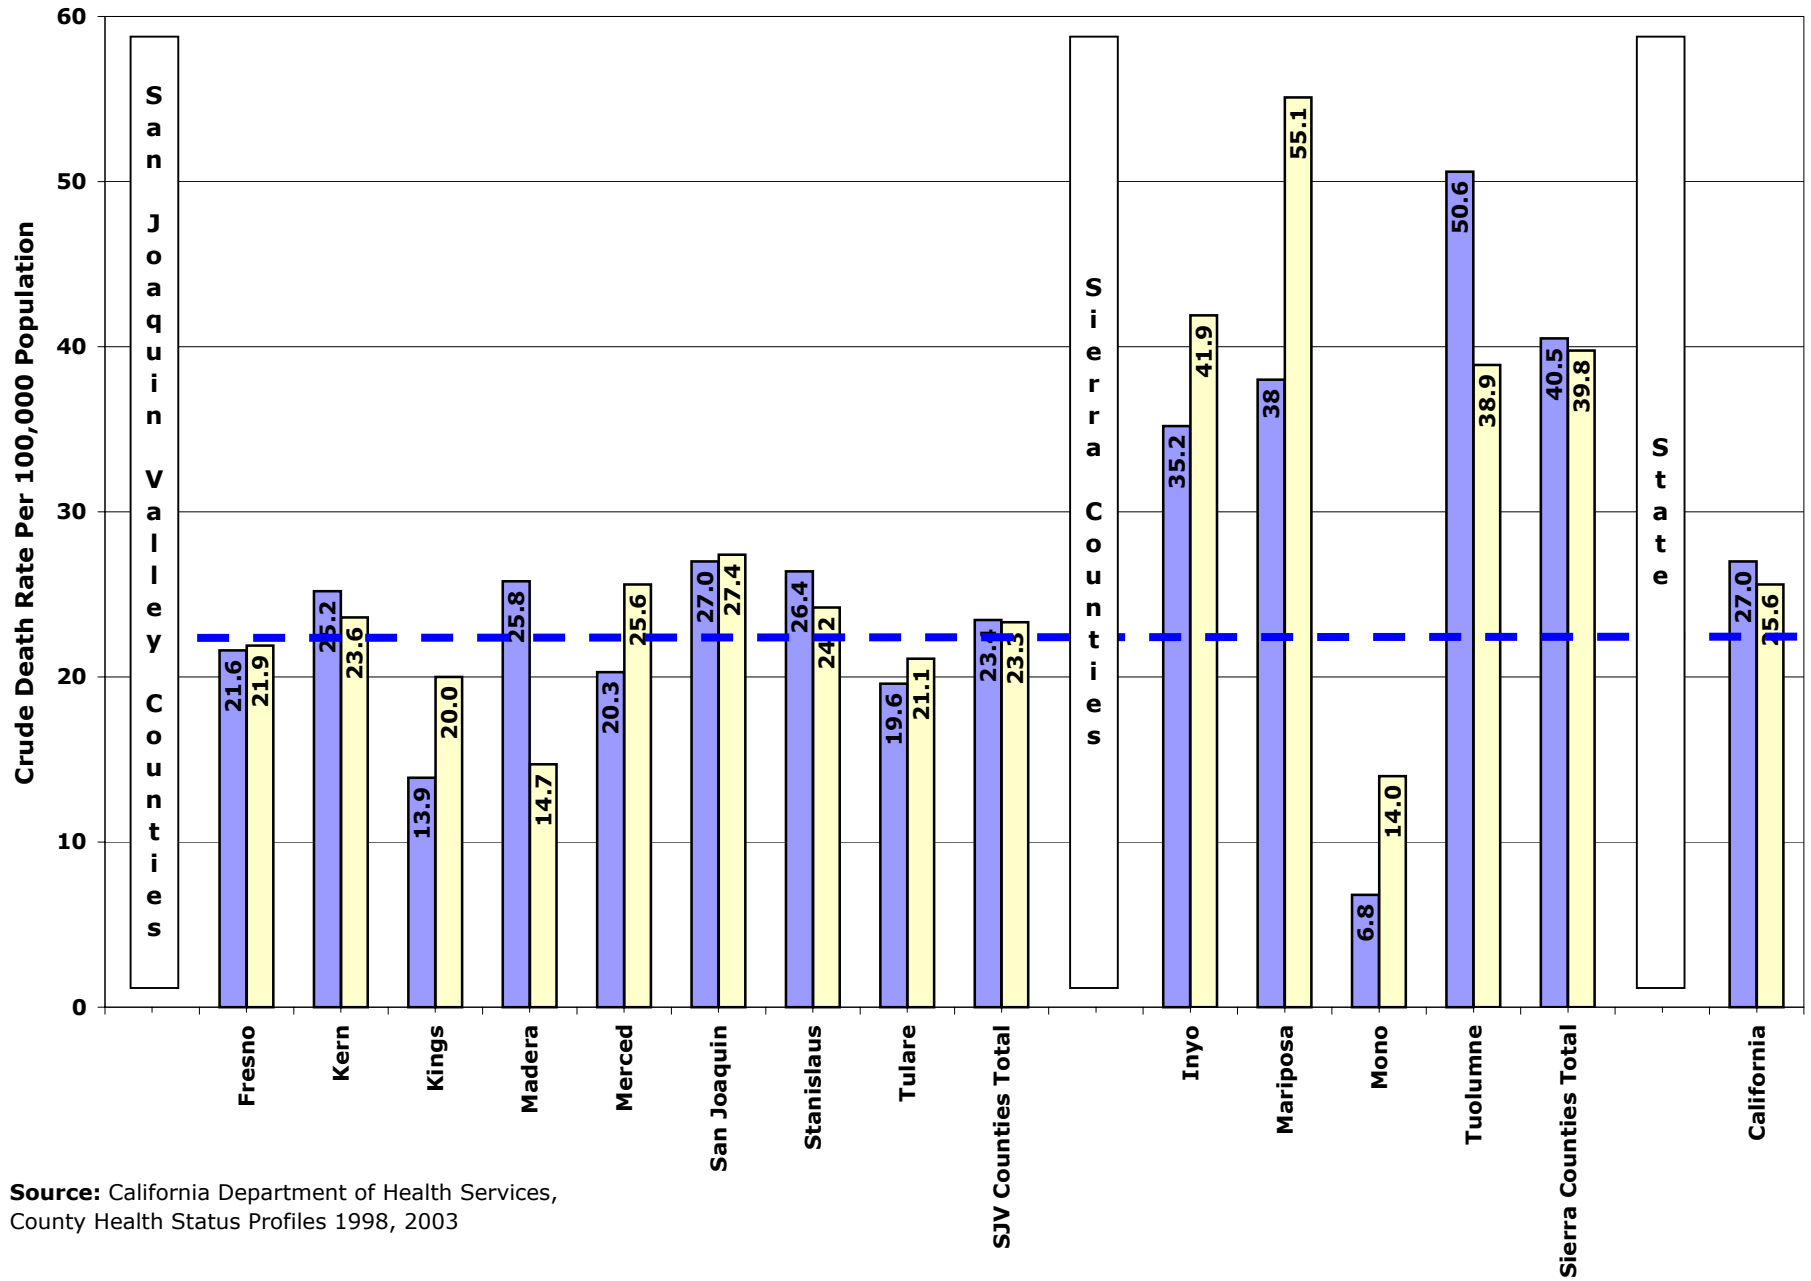

Central California Deaths Due to Breast Cancer, 1994-1996 and 1999-2001

Source: California Department of Health Services, County Health Status Profiles 1998, 2003

Central California Deaths Due to Lung Cancer, 1994-1996 and 1999-2001

* Unstable Data

Source: California Department of Health Services, County Health Status Profiles 2003

Central California Deaths Due to Cancer, 1994-1996 and 1999-2001

Source: California Department of Health Services, County Health Status Profiles 1998, 2003

1994-1996 average

1999-2001 average

California 1999-01