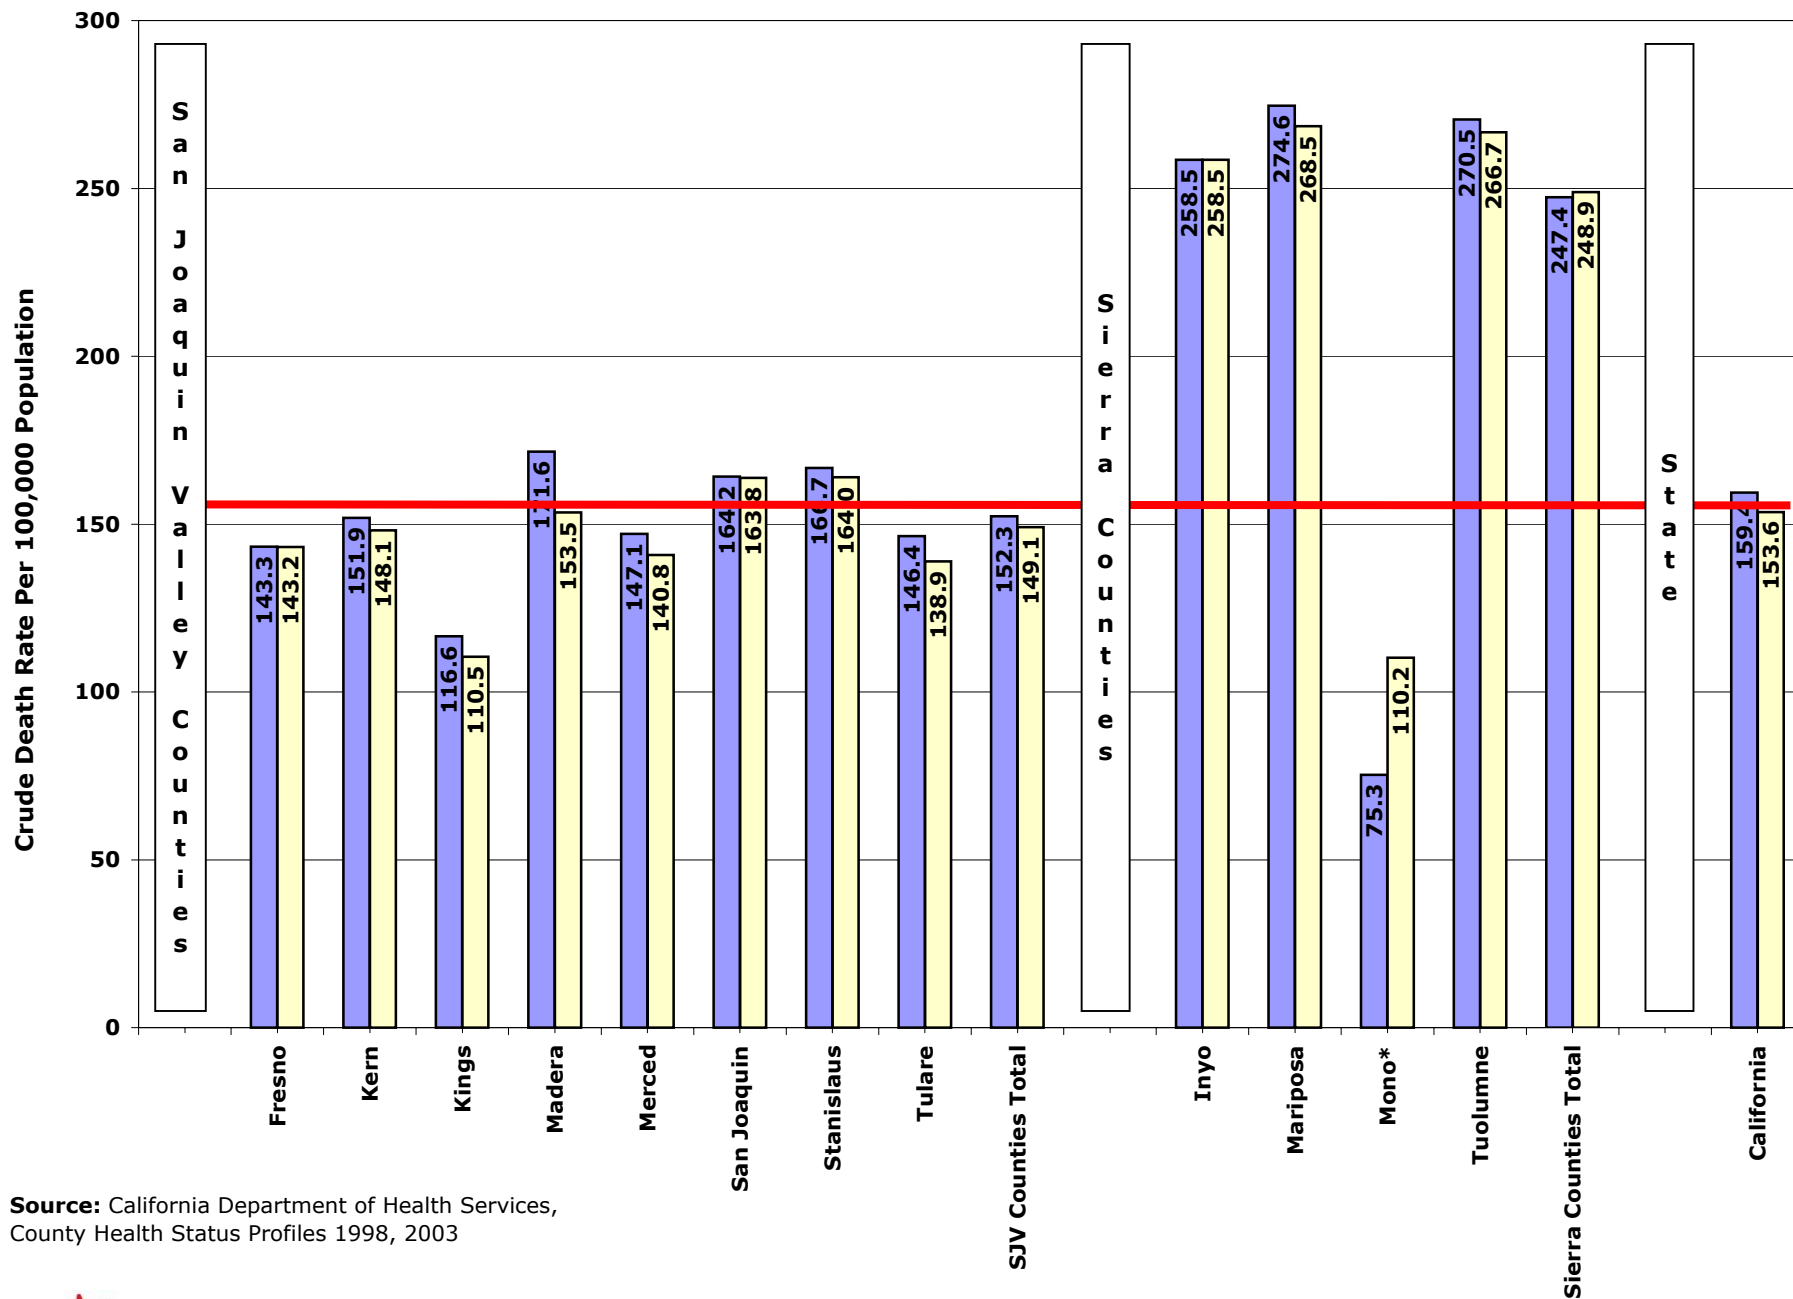

Central California Deaths Due to Breast Cancer, 1994-1996 and 1999-2001

Source: California Department of Health Services, County Health Status Profiles 1998, 2003

Central California Deaths Due to Lung Cancer, 1994-1996 and 1999-2001

* Unstable Data

Source: California Department of Health Services, County Health Status Profiles 2003

Central California Deaths Due to Cancer, 1994-1996 and 1999-2001

Source: California Department of Health Services, County Health Status Profiles 1998, 2003

1994-1996 average

1999-2001 average

California 1999-01