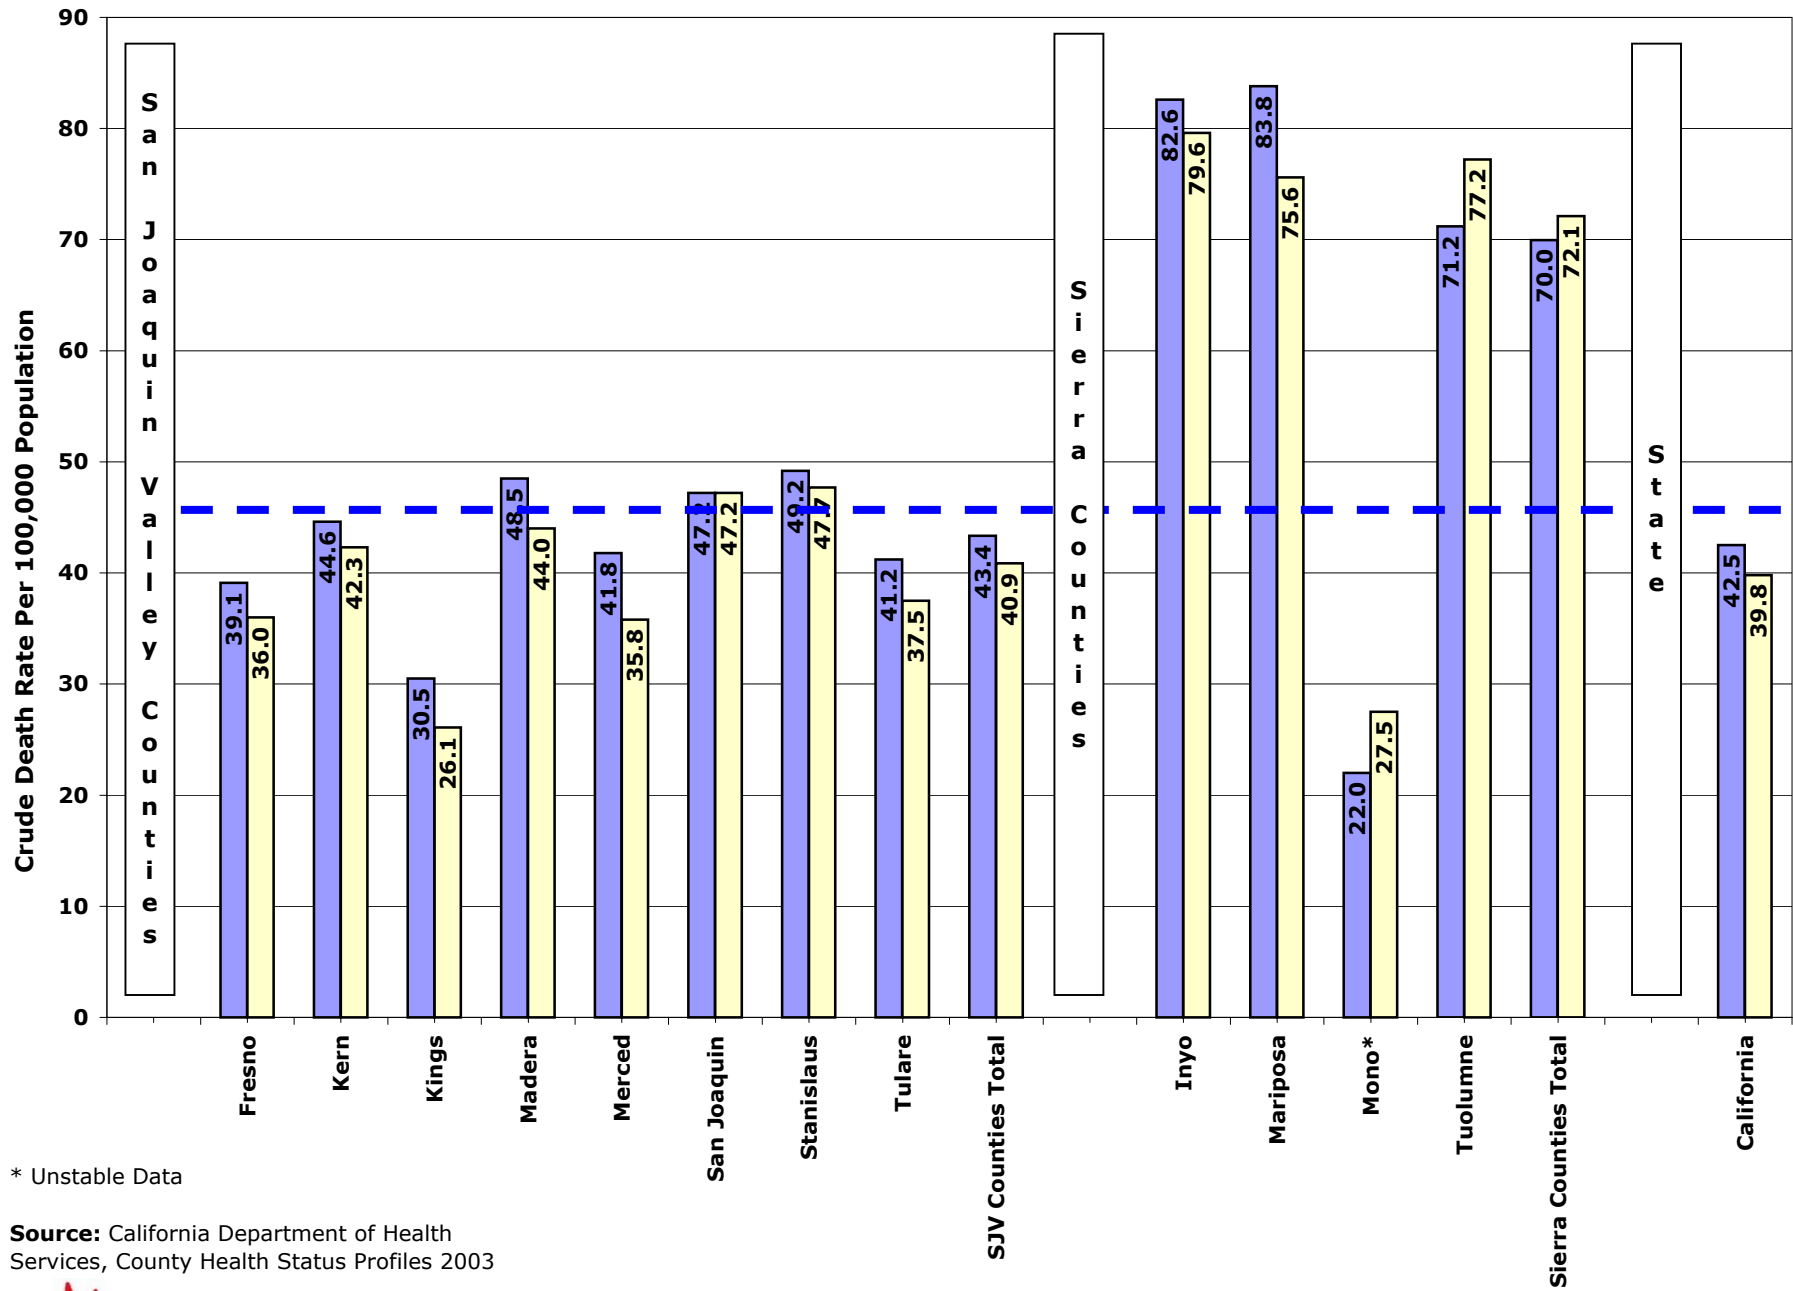

Central California Deaths Due to Breast Cancer, 1994-1996 and 1999-2001

Source: California Department of Health Services, County Health Status Profiles 1998, 2003

Central California Deaths Due to Lung Cancer, 1994-1996 and 1999-2001

* Unstable Data

Source: California Department of Health Services, County Health Status Profiles 2003

Central California Deaths Due to Cancer, 1994-1996 and 1999-2001

Source: California Department of Health Services, County Health Status Profiles 1998, 2003

1994-1996 average

1999-2001 average

California 1999-01