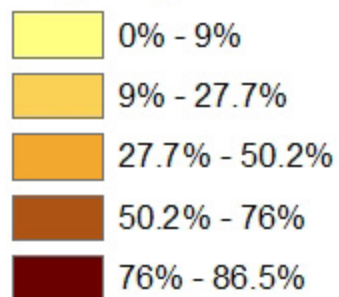

2007 Average Hispanic Percentage - Kern County -Census county subdivisions-

Avg hispanic %

Projected Dental Practices

Currently serving Denti-CAL patients