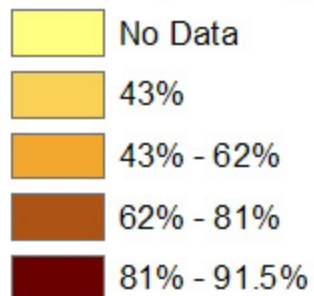

2007 Average Hispanic Percentage - Kings County -Census county subdivisions-

Avg hispanic %

Projected Dental Practices

Currently serving Denti-CAL patients