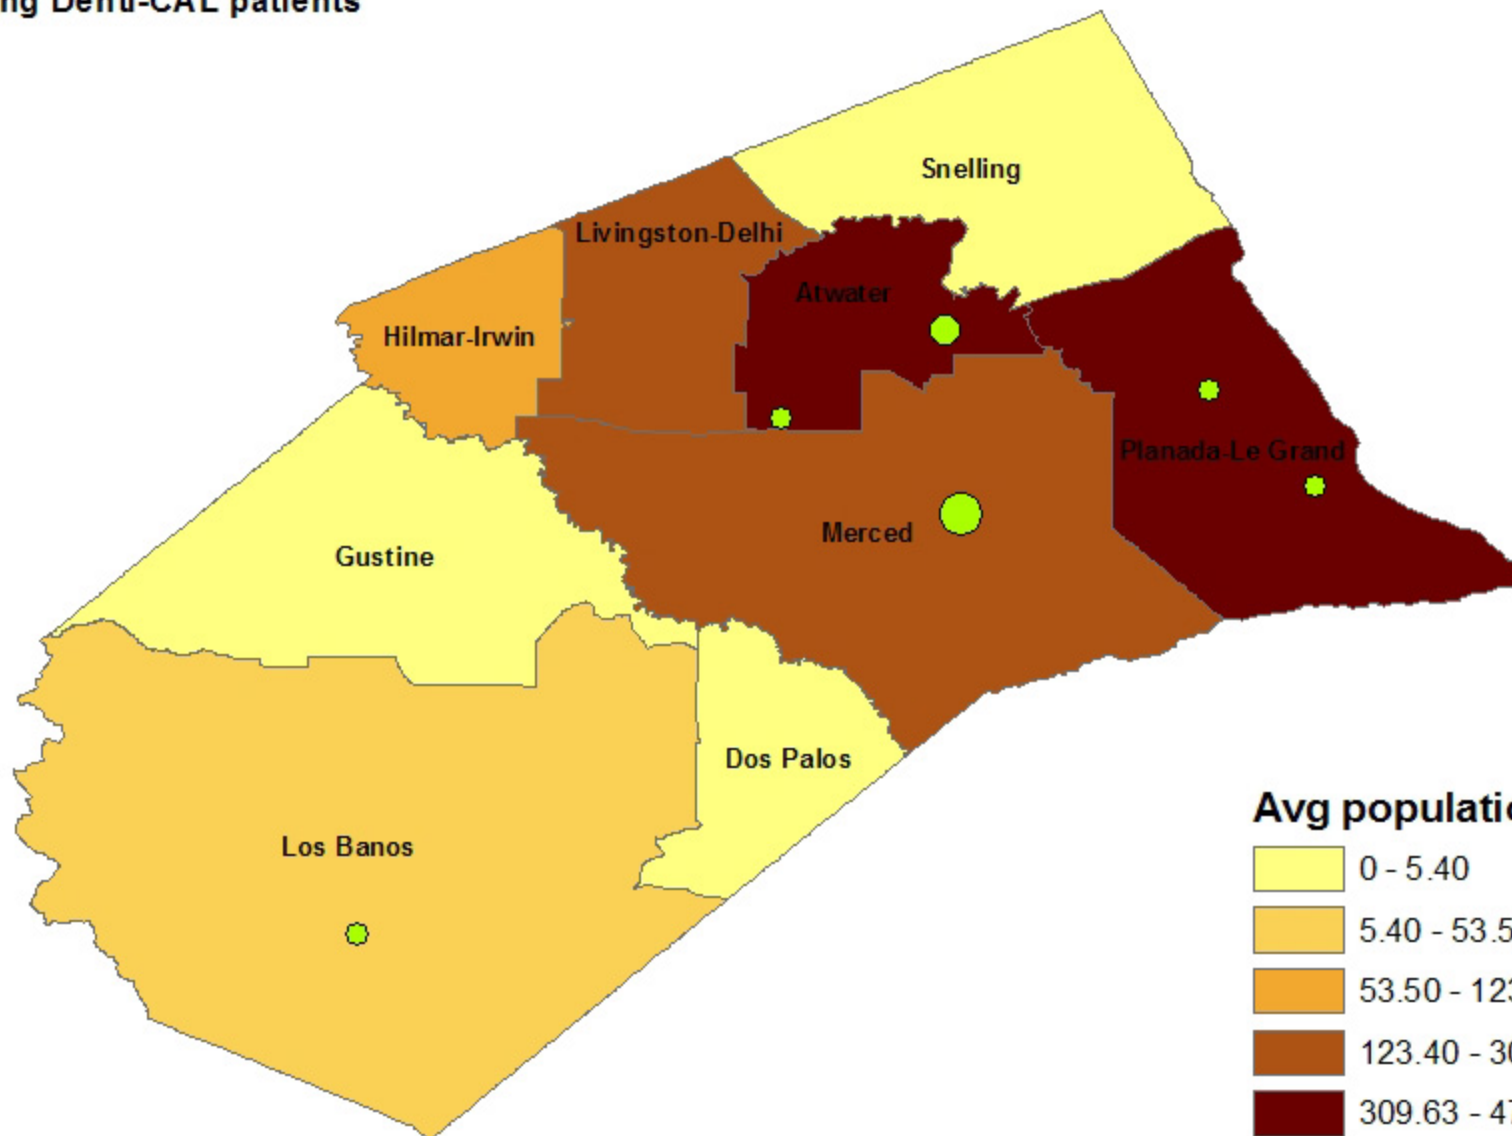

2007 Average Population Density - Merced County -Census county subdivisions-

Projected Dental Practices

Currently serving Denti-CAL patients

Avg population density