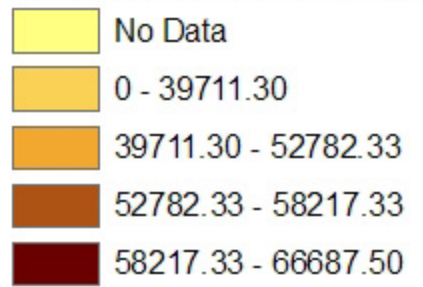

2007 Average of median household incomes - San Joaquin County

-Census county subdivisions-

Median household incomes

Projected Dental Practices

Currently serving Denti-CAL patients