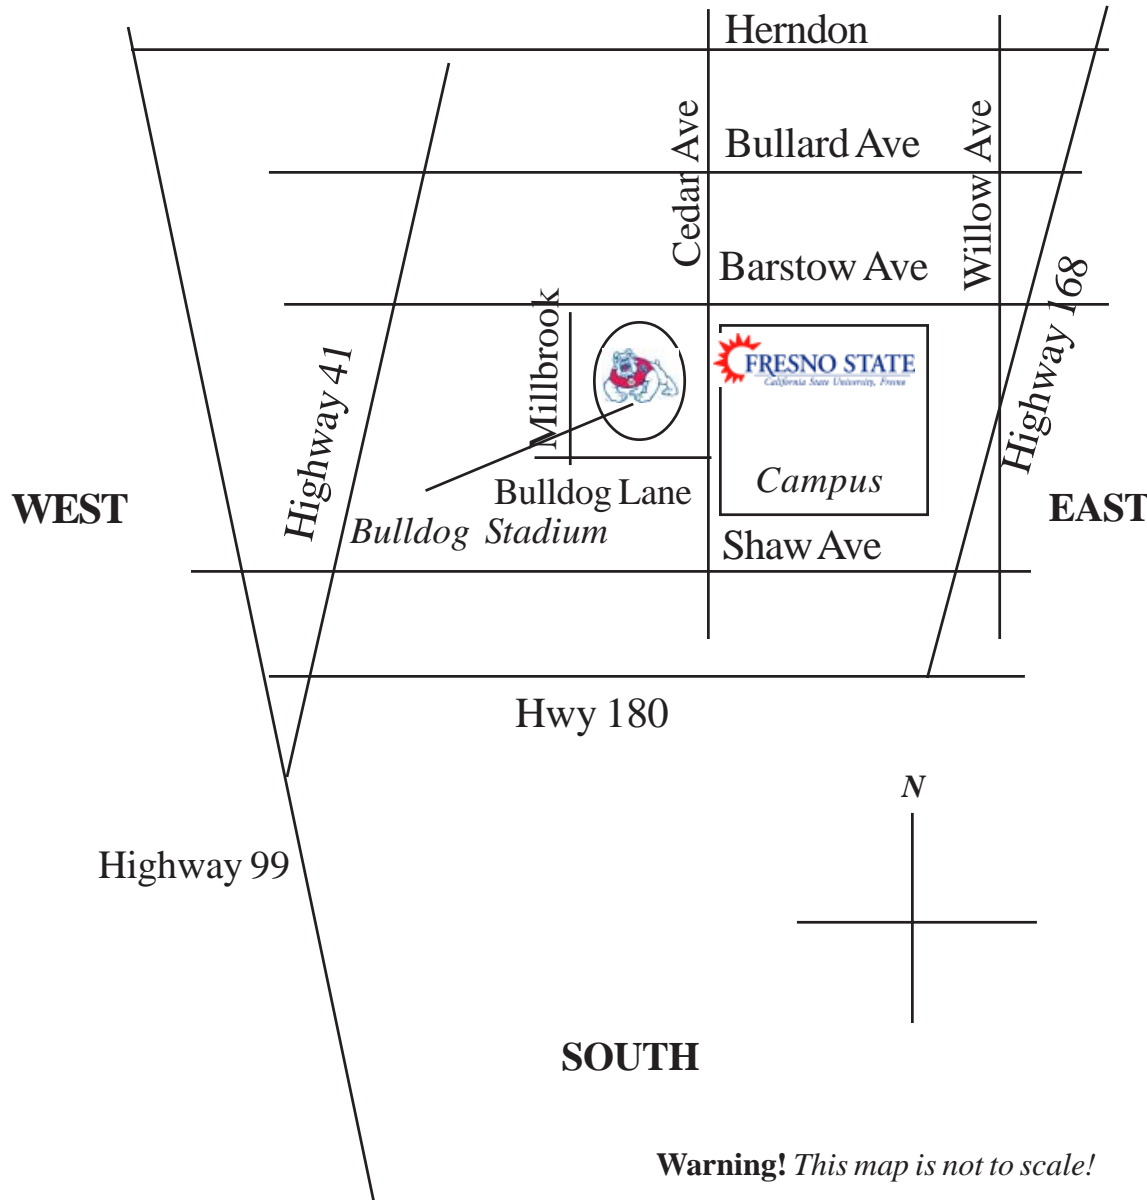

Map To Campus

NORTH

Warning! This map is not to scale!

Sierra Cup Classic

Directions to Bulldog Stadium from the South:

- 1) Interstate 5 north
- 2) Highway 99 north
- 3) Take the 41 north (approx. 2.5 mile)
- 4) Take 180 East (approx. 1 mile)
- 5) Take 168 East (approx. 5 mile)
- 6) Take Bullard Exit, turn left at signal to Cedar Ave
- 7) Turn Left on Cedar Ave
- 8) Class AAAA & AAAAA
turn right on Bulldog Lane
turn right on Millbrook
- Classes A, AA, & AAA
turn into Red Lot off Cedar
- 9) Please Park as instructed

Directions to Bulldog Stadium from the North:

- 10) Highway 99 south
- 2) Continue on Hwy 99 to the 180 East
- 3) Take 180 Est (approx. 2.5)
- 4) Take 168 East (approx. 5 mile)
- 6) Take Bullard Exit, turn left at signal to Cedar Ave
- 7) Turn Left on Cedar Ave
- 8) Class AAAA & AAAAA
turn right on Bulldog Lane
turn right on Millbrook
- Classes A, AA, & AAA
turn into Red Lot off Cedar
- 9) Please Park as instructed

Band Entrance
Only
To Stadium

**Spectators Walk
To South Bulldog
Stadium** ↘

SOUTH
(map not to scale)

Bulldog Lane

Stadium

EAST
(map not to scale)

Stadium

Sierra Cup Classic

Pit Rigs Direction of Travel