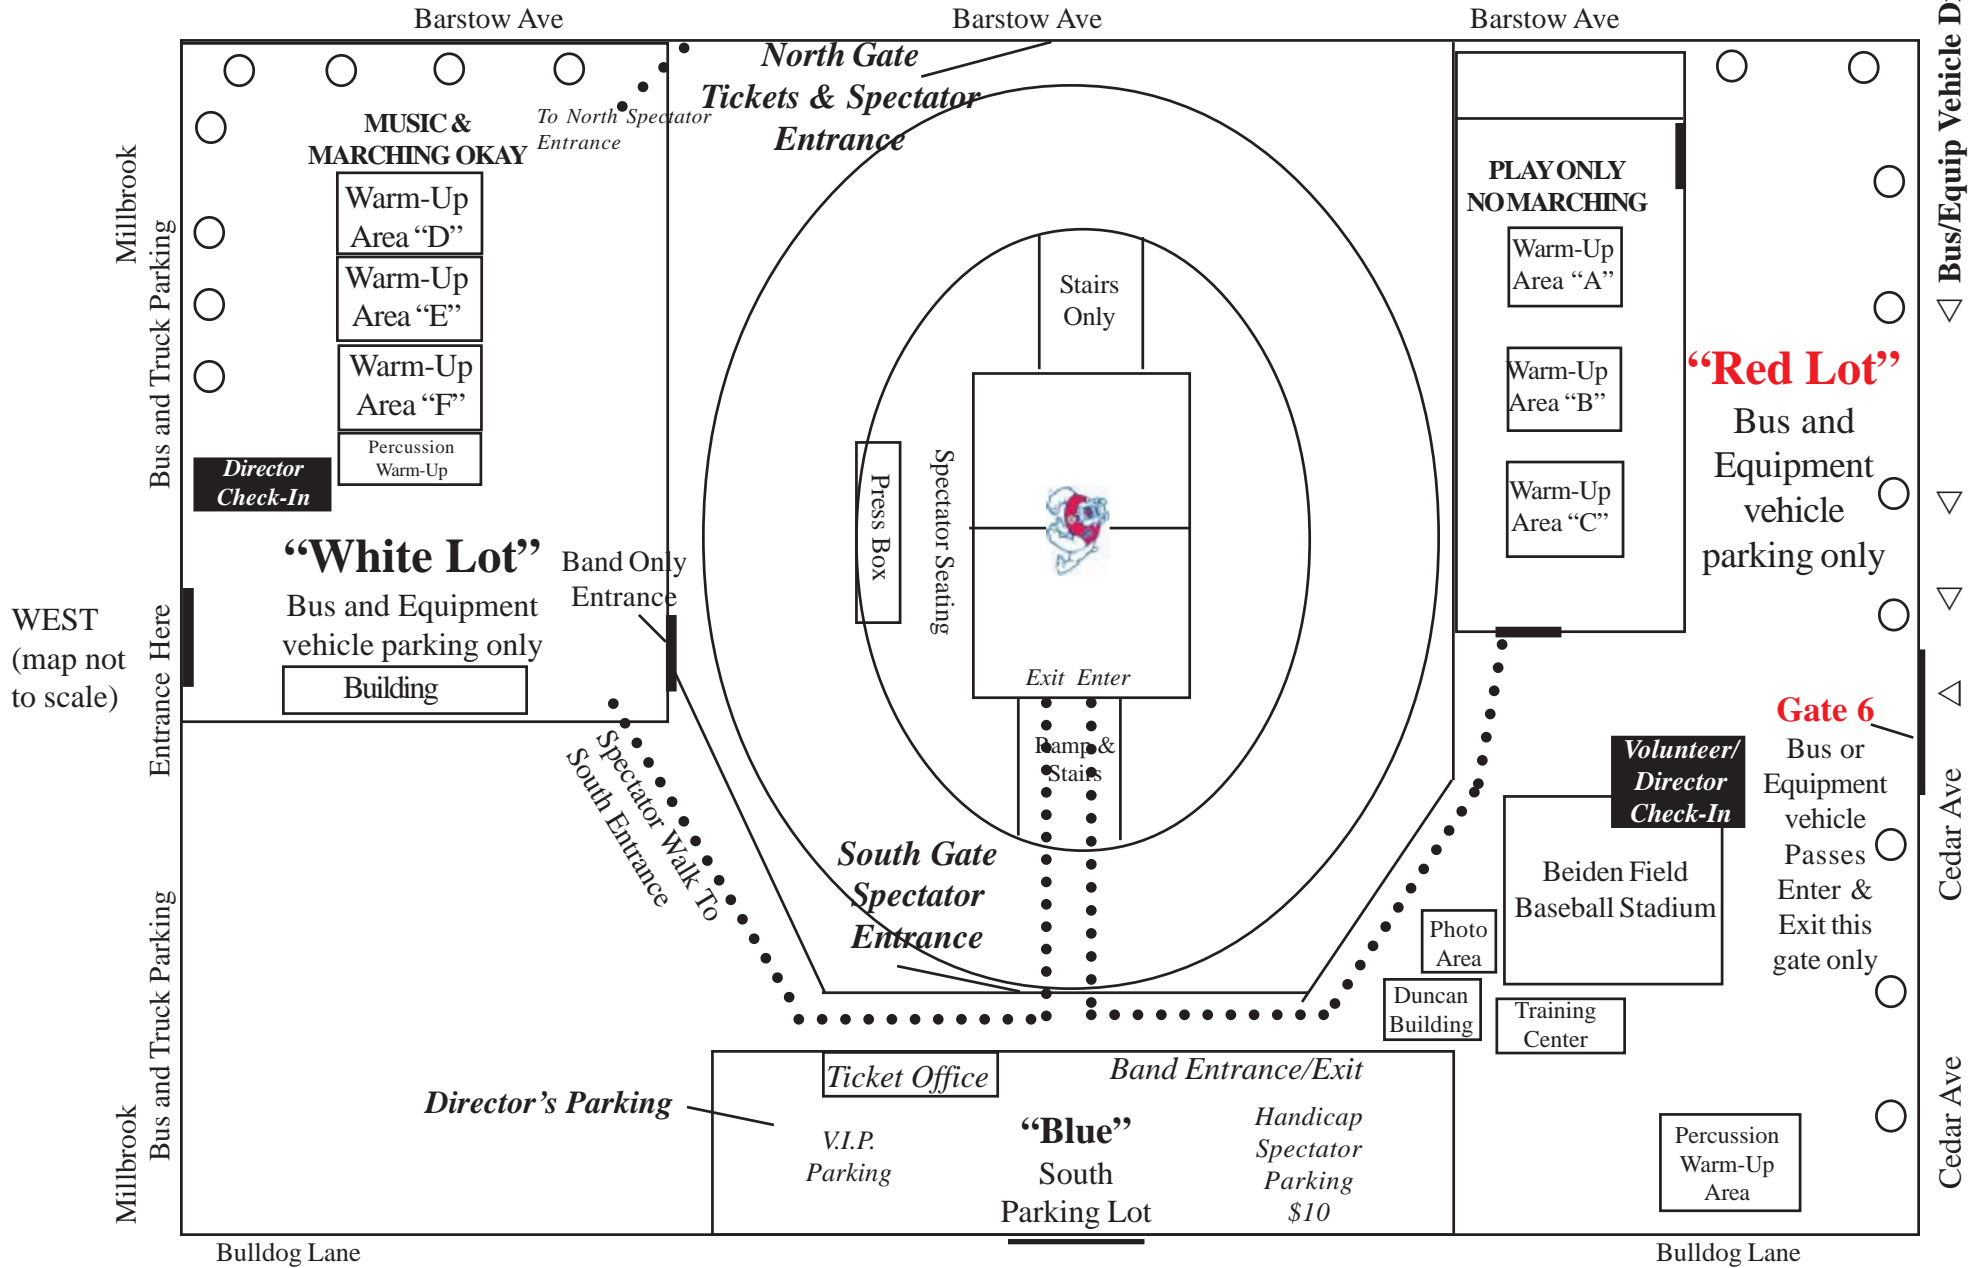

Map To Campus

NORTH

Warning! This map is not to scale!

Sierra Cup Classic

Directions to Bulldog Stadium from the South:

- 1) Interstate 5 north
- 2) Highway 99 north
- 3) Take the 41 north (approx. 2.5 mile)
- 4) Take 180 East (approx. 1 mile)
- 5) Take 168 East (approx. 5 mile)
- 6) Take Bullard Exit, turn left at signal to Cedar Ave
- 7) Turn Left on Cedar Ave
- 8) Class AAAA & AAAAA
turn right on Bulldog Lane
turn right on Millbrook
- Classes A, AA, & AAA
turn into Red Lot off Cedar
- 9) Please Park as instructed

Map of Bulldog Stadium
NORTH
(map not to scale)

*Sierra Cup
Classic*

Barstow Ave.

Barstow Ave.

MUSIC ONLY
NO MARCHING
IN THIS WARM-UP AREAS

Warm-up
"A"

Warm-up
"B"

Warm-up
"C"

Band Entrance
Only
To Stadium

**Spectators Walk
To South Bulldog
Stadium** ↘

SOUTH
(map not to scale)

Bulldog Lane

Stadium

EAST
(map not to scale)

Stadium

Sierra Cup Classic

Pit Rigs Direction of Travel