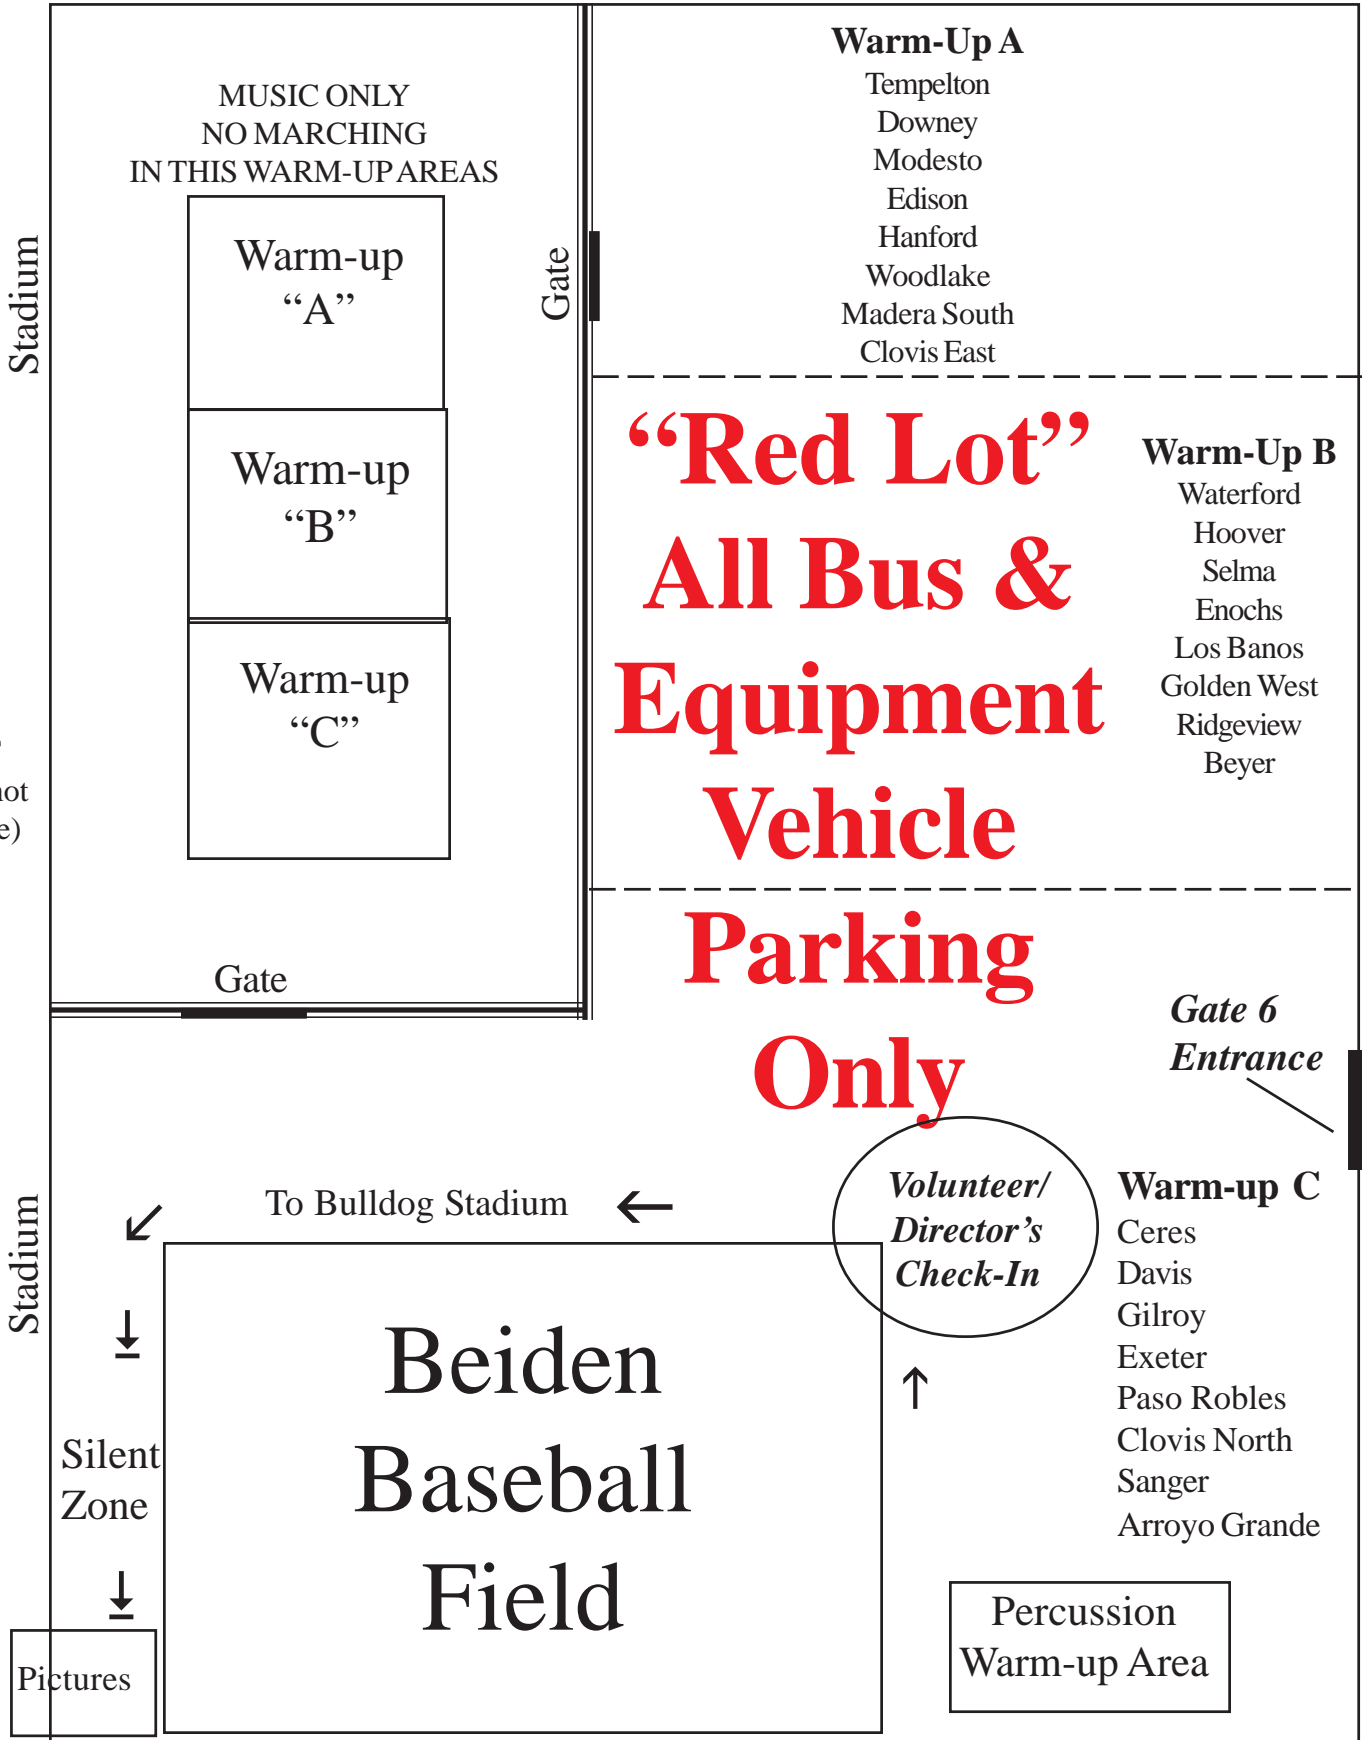

Map of Bulldog Stadium
NORTH
(map not to scale)

*Sierra Cup
Classic*

Barstow Ave.

Barstow Ave.

MUSIC ONLY
NO MARCHING
IN THIS WARM-UP AREAS

Warm-up
"A"

Warm-up
"B"

Warm-up
"C"

Warm-Up A

- Tempelton
- Downey
- Modesto
- Edison
- Hanford
- Woodlake
- Madera South
- Clovis East

"Red Lot"
**All Bus &
Equipment
Vehicle
Parking
Only**

Warm-Up B

- Waterford
- Hoover
- Selma
- Enochs
- Los Banos
- Golden West
- Ridgeview
- Beyer

Pit Rigs Direction of Travel