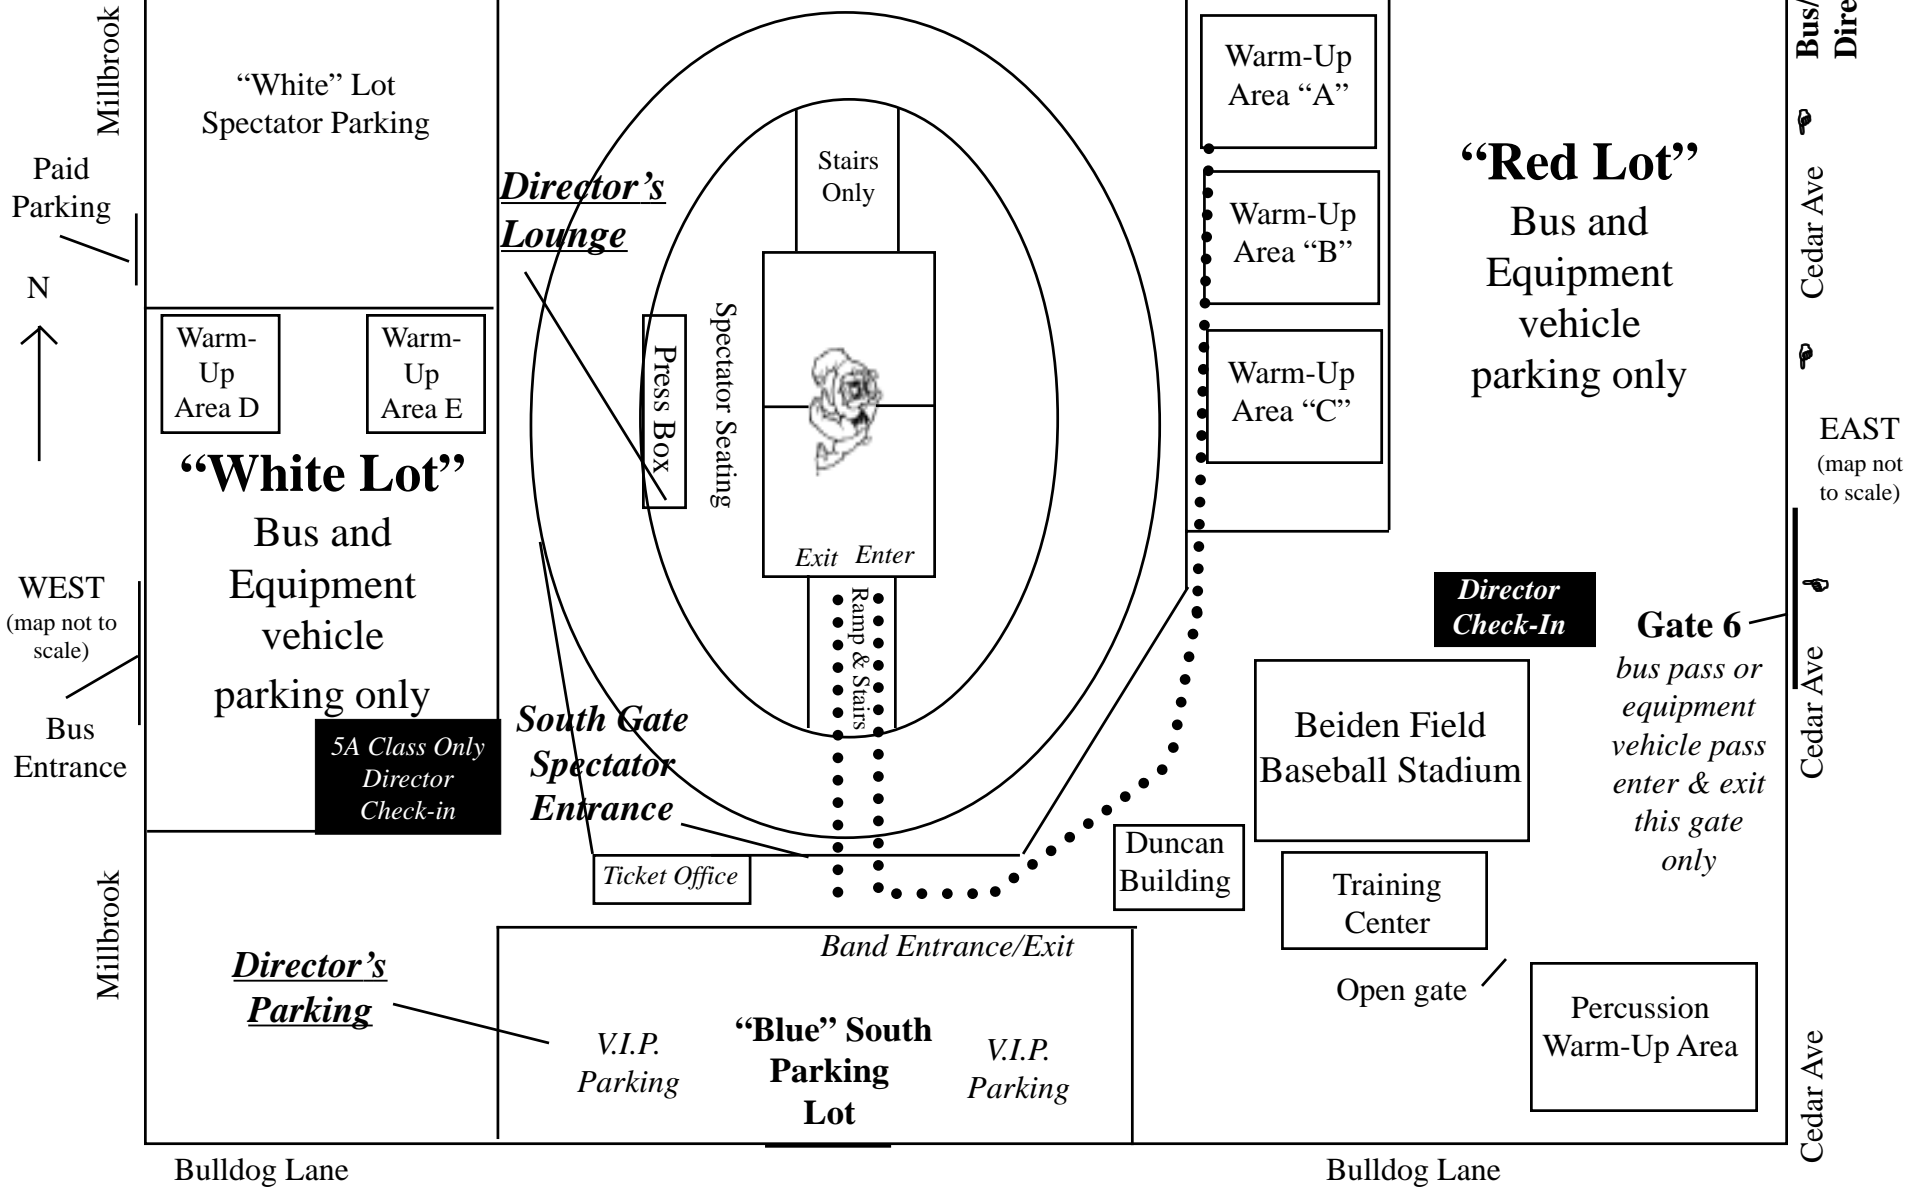

# Map of Bulldog Stadium

NORTH  
(map not to scale)

*Sierra Cup  
Classic*

Barstow

Barstow

Barstow

Bus/Equip Vehicle Direction

Cedar Ave

EAST  
(map not to scale)

Cedar Ave

Cedar Ave

N  
↑

WEST  
(map not to scale)

Bus Entrance

Millbrook

Millbrook

Bulldog Lane

Bulldog Lane