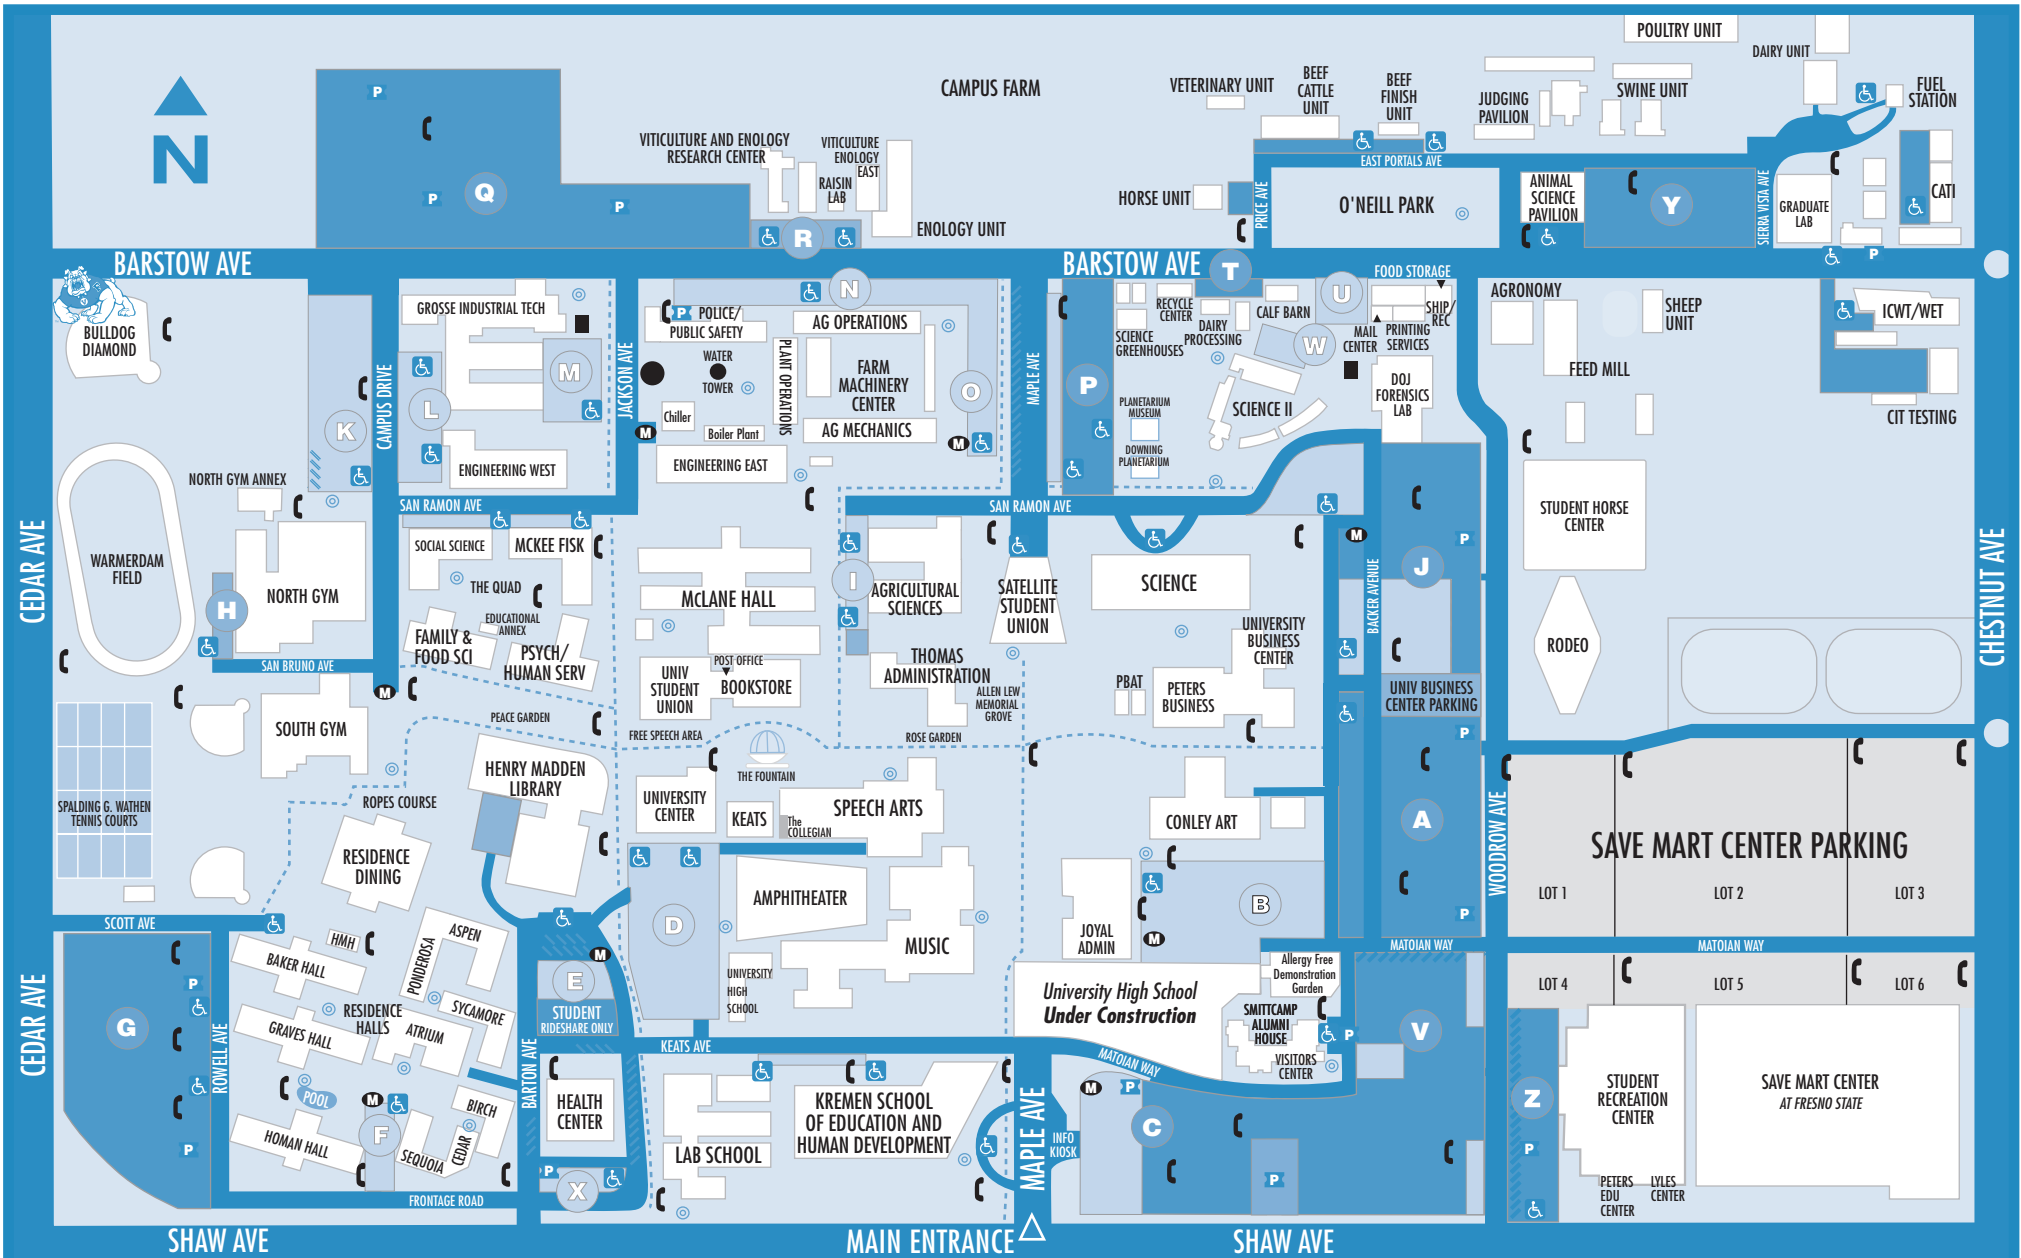

# CALIFORNIA STATE UNIVERSITY, FRESNO

GREEN PERMIT STUDENT/PUBLIC PARKING	BLUE PERMIT DISABLED PARKING	SHORT TERM PARKING	MOTORCYCLE PARKING	PARKING METERS	EMERGENCY TELEPHONE
YELLOW PERMIT FACULTY/STAFF PARKING	GOLD PERMIT SPECIAL USE PARKING	SAVEMART CENTER PARKING	DAILY PARKING PERMIT DISPENSERS	SAFE LIGHTING PATH	DESIGNATED SMOKING AREAS