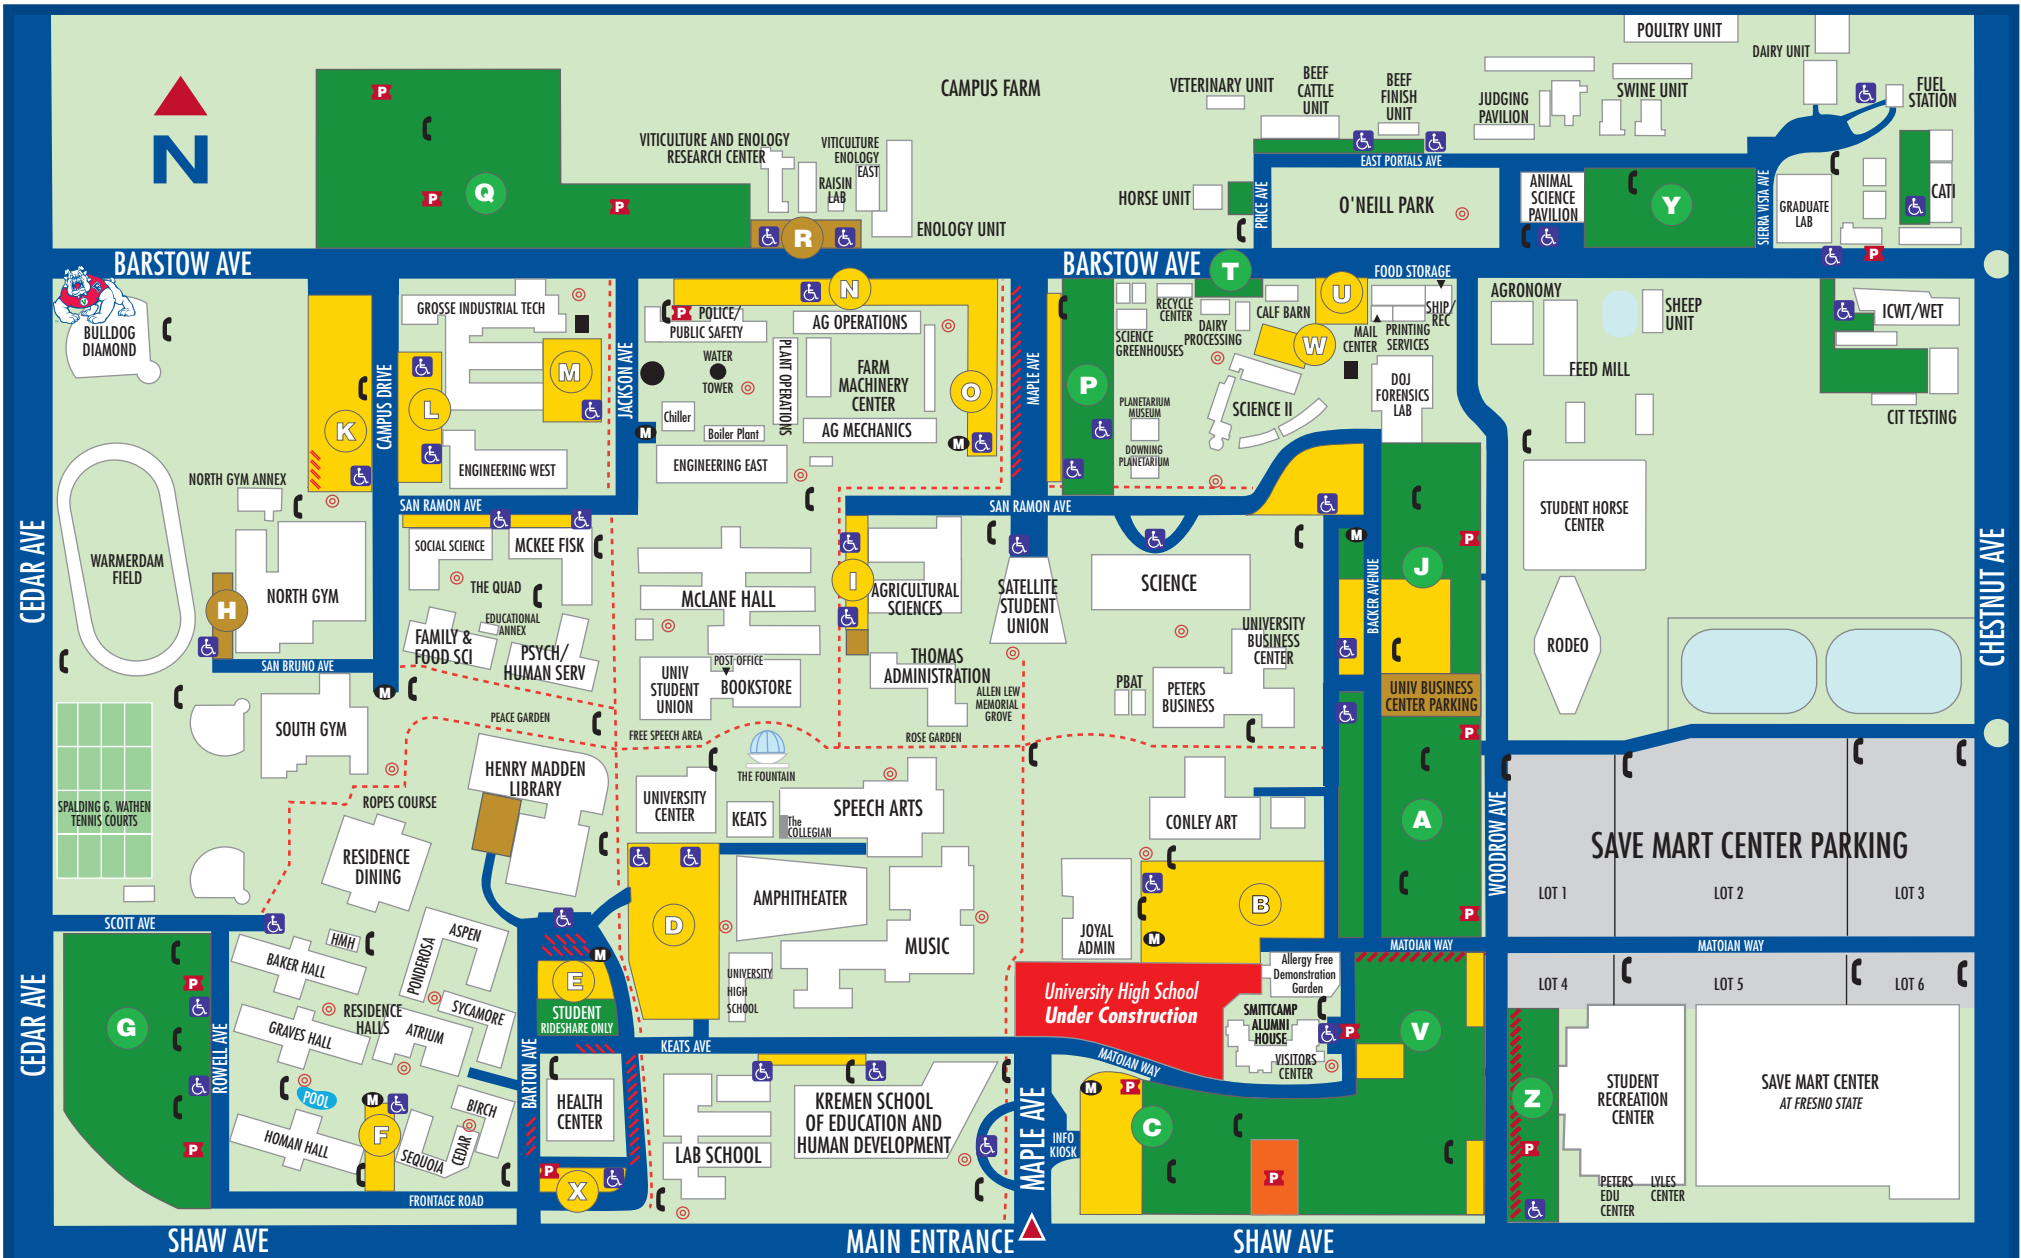

CALIFORNIA STATE UNIVERSITY, FRESNO

GREEN PERMIT STUDENT/PUBLIC PARKING	BLUE PERMIT DISABLED PARKING	SHORT TERM PARKING	MOTORCYCLE PARKING	PARKING METERS	EMERGENCY TELEPHONE
YELLOW PERMIT FACULTY/STAFF PARKING	GOLD PERMIT SPECIAL USE PARKING	SAVEMART CENTER PARKING	DAILY PARKING PERMIT DISPENSERS	SAFE LIGHTING PATH	DESIGNATED SMOKING AREAS

CAMPUS INFORMATION SYSTEMS

FRESNO STATE
California State University, Fresno

AUXILIARY SERVICES