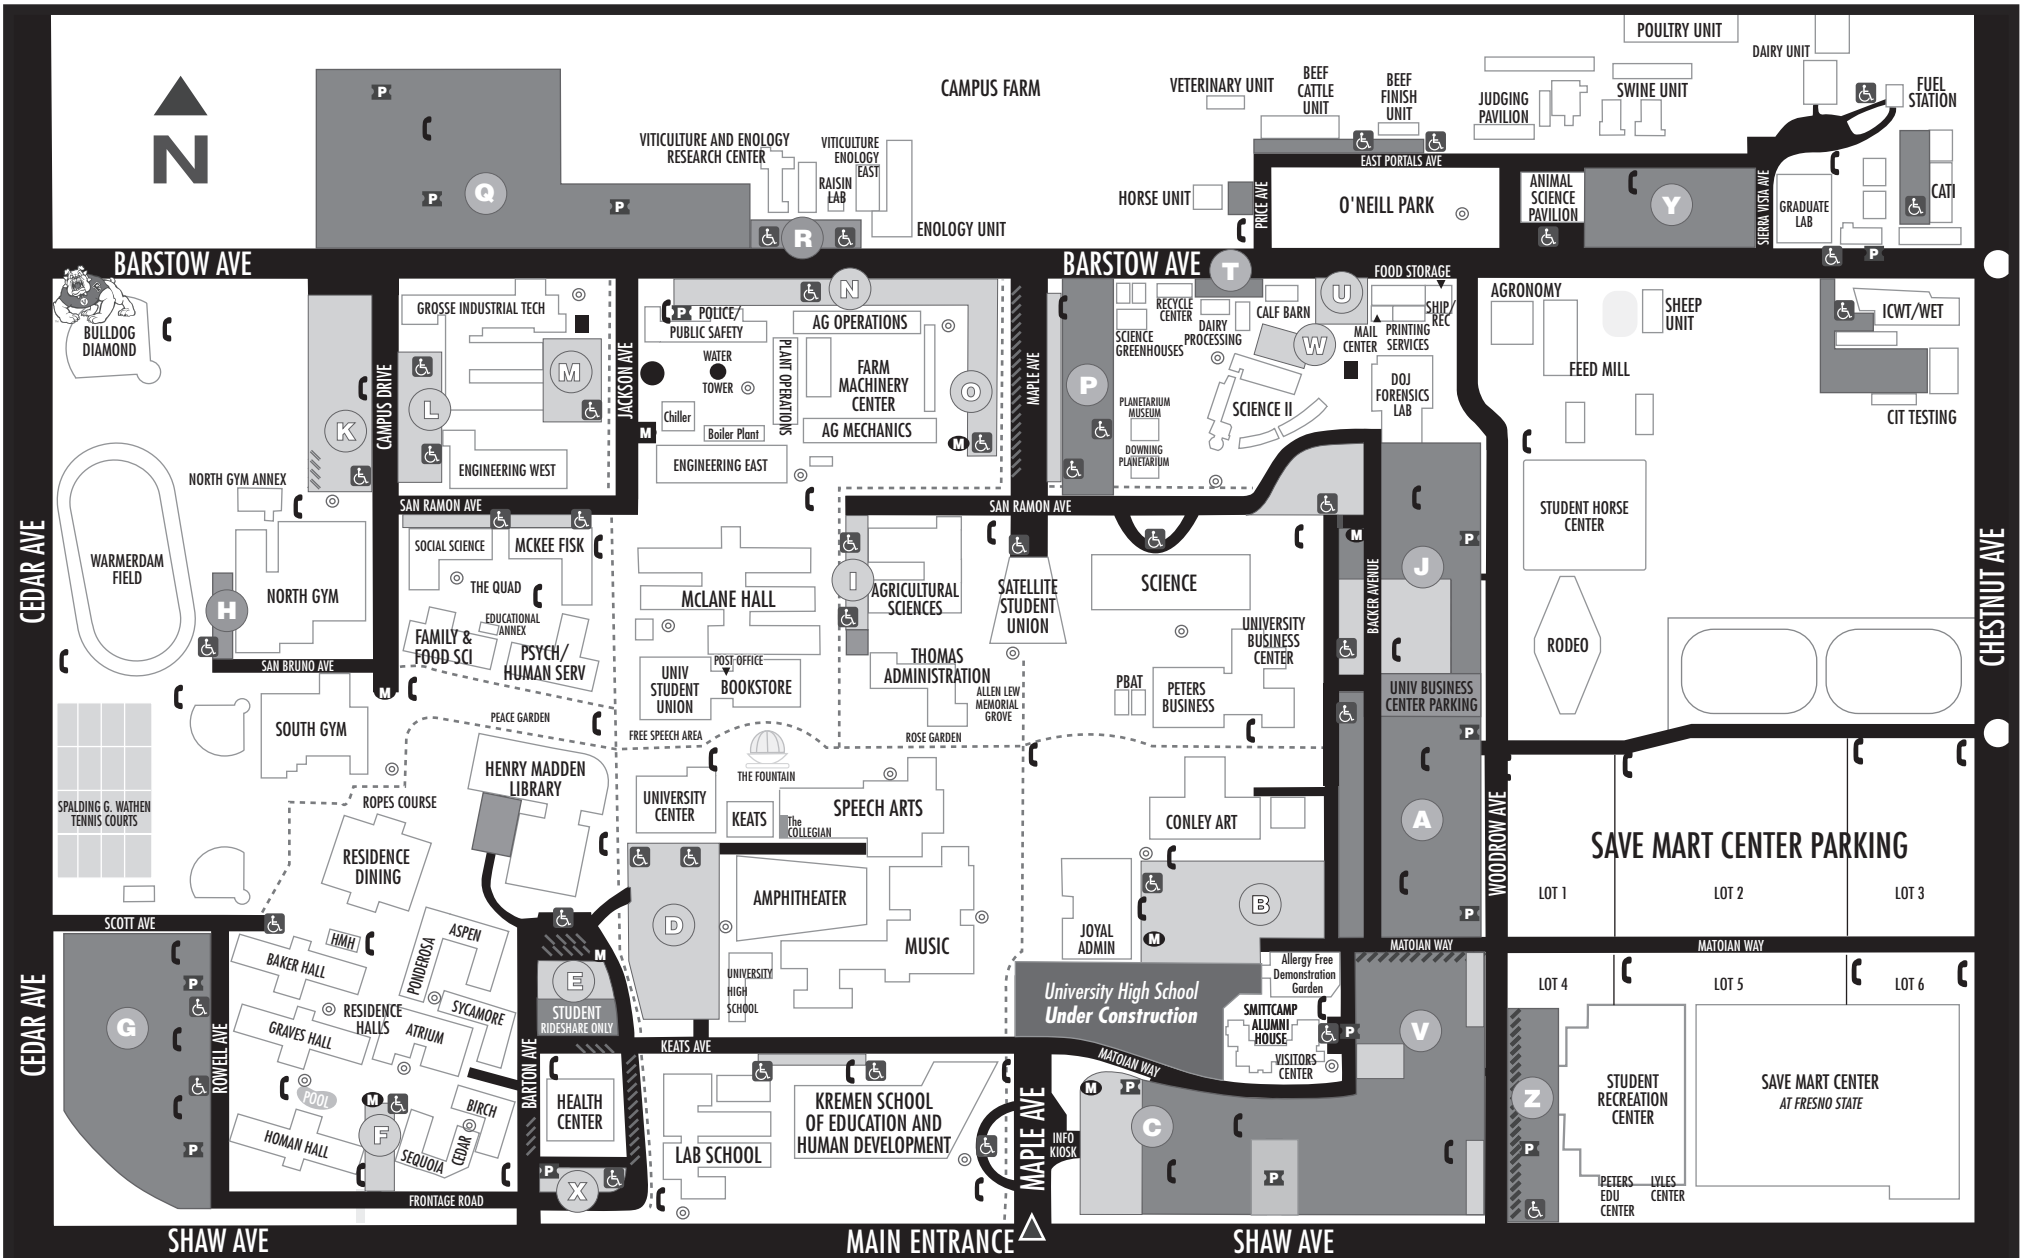

CALIFORNIA STATE UNIVERSITY, FRESNO

GREEN PERMIT STUDENT/PUBLIC PARKING	BLUE PERMIT DISABLED PARKING	SHORT TERM PARKING	MOTORCYCLE PARKING	PARKING METERS	EMERGENCY TELEPHONE
YELLOW PERMIT FACULTY/STAFF PARKING	GOLD PERMIT SPECIAL USE PARKING	SAVEMART CENTER PARKING	DAILY PARKING PERMIT DISPENSERS	SAFE LIGHTING PATH	DESIGNATED SMOKING AREAS