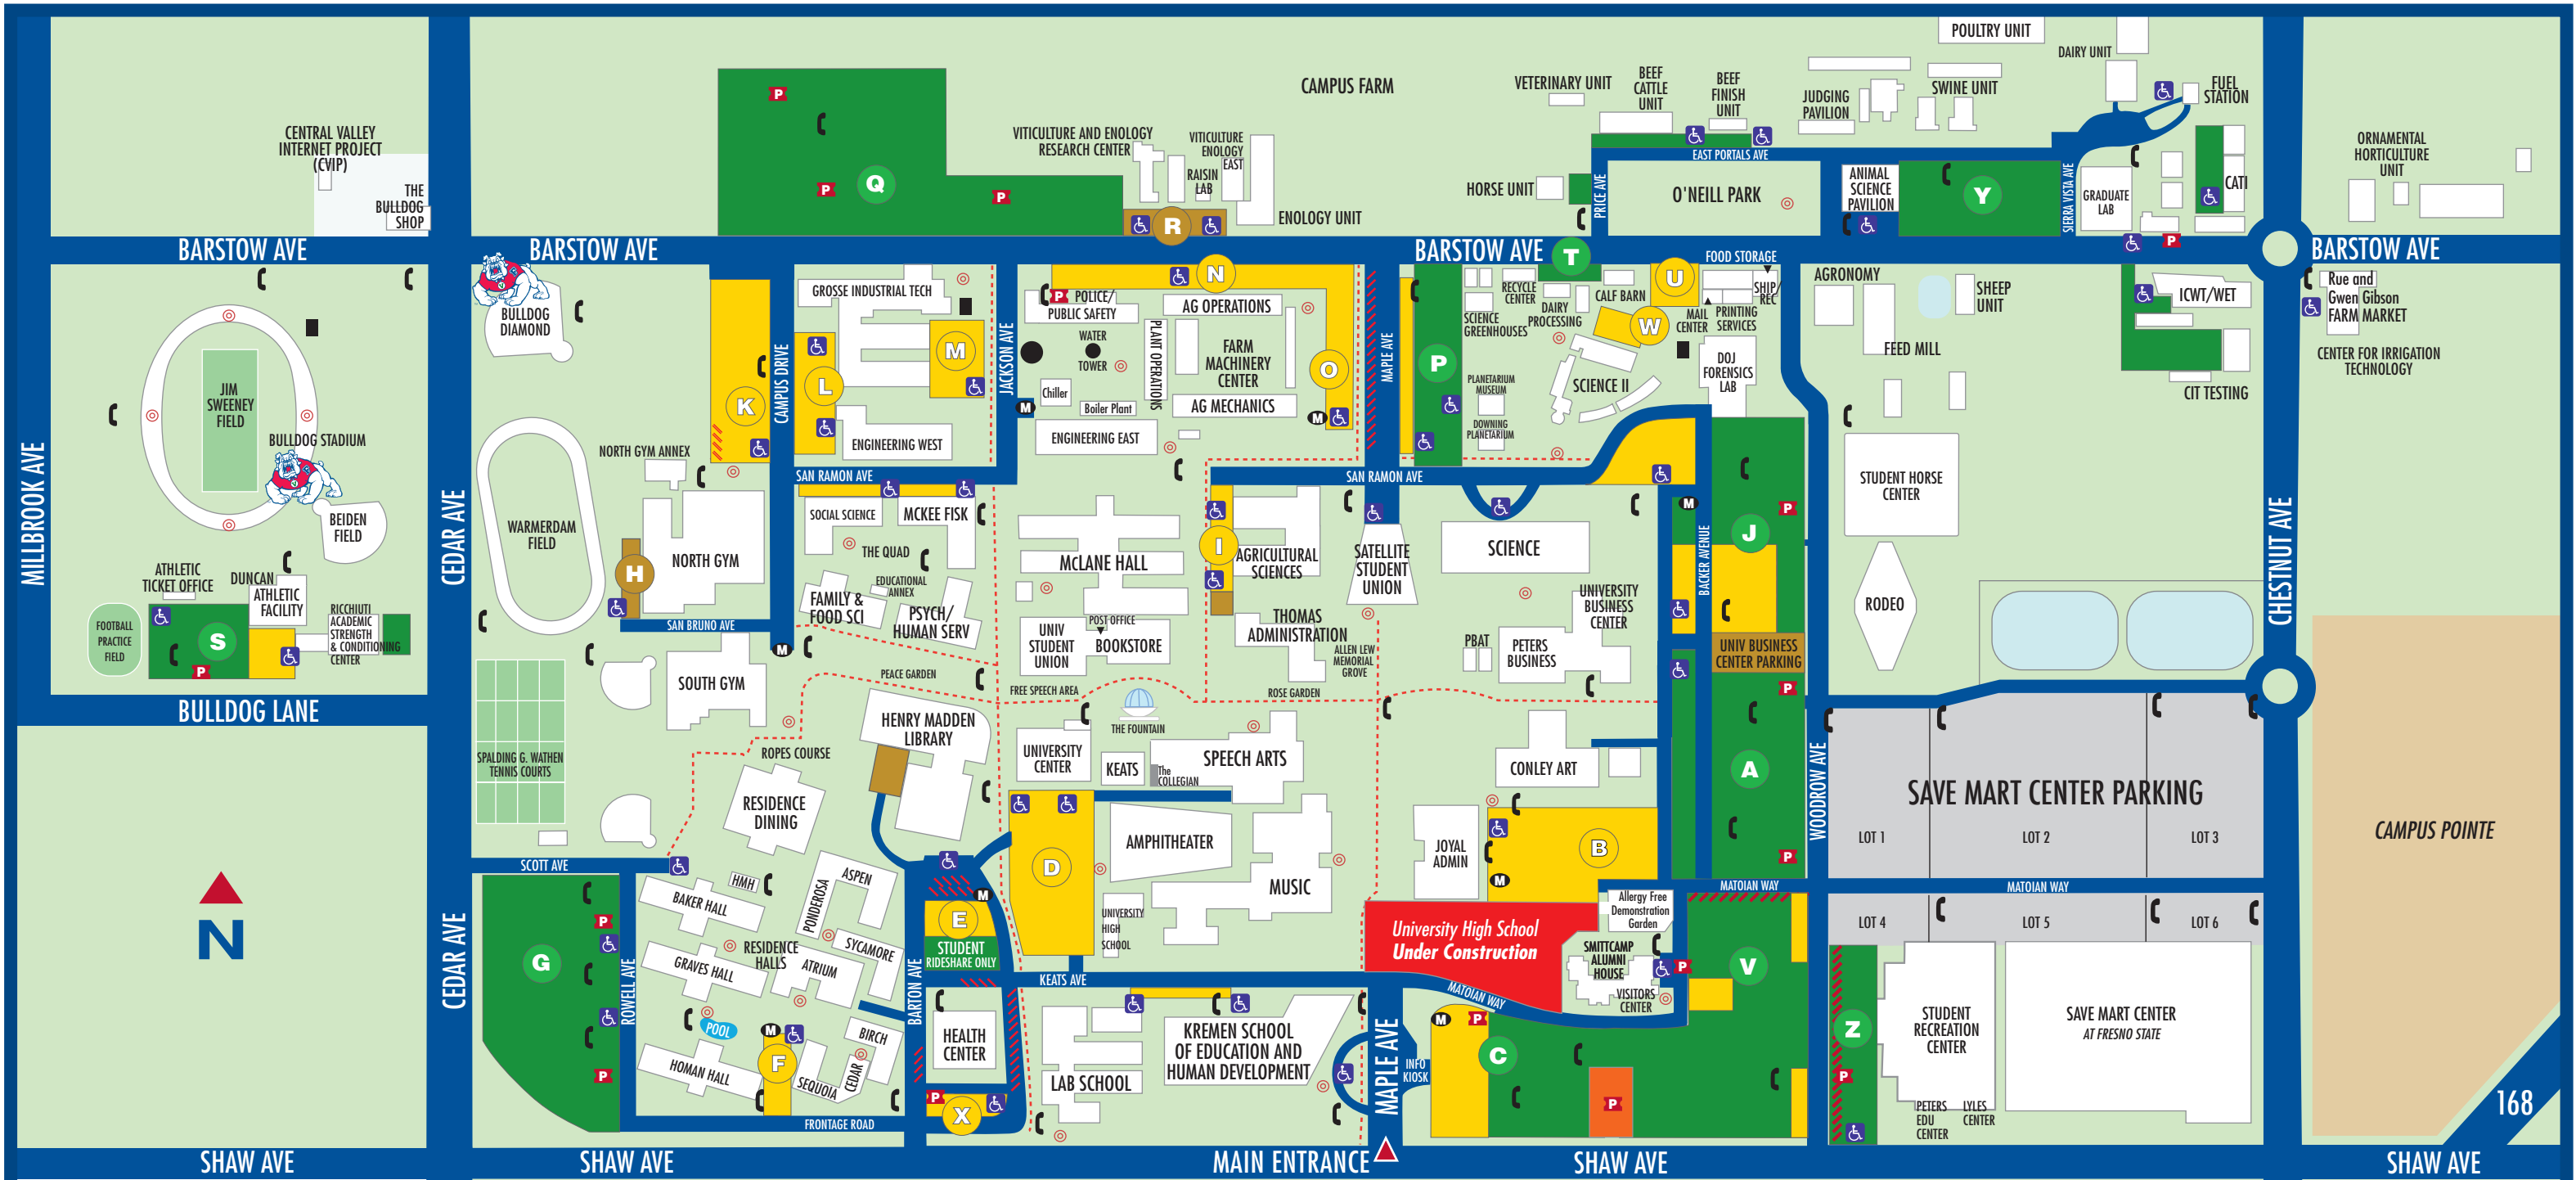

CALIFORNIA STATE UNIVERSITY, FRESNO

GREEN PERMIT STUDENT/PUBLIC PARKING	BLUE PERMIT DISABLED PARKING	SHORT TERM PARKING	MOTORCYCLE PARKING	PARKING METERS	EMERGENCY TELEPHONE
YELLOW PERMIT FACULTY/STAFF PARKING	GOLD PERMIT SPECIAL USE PARKING	SAVEMART CENTER PARKING	DAILY PARKING PERMIT DISPENSERS	SAFE LIGHTING PATH	DESIGNATED SMOKING AREAS

CAMPUS
INFORMATION
SYSTEMS

AUXILIARY
SERVICES

FRESNO STATE FOUNDATION