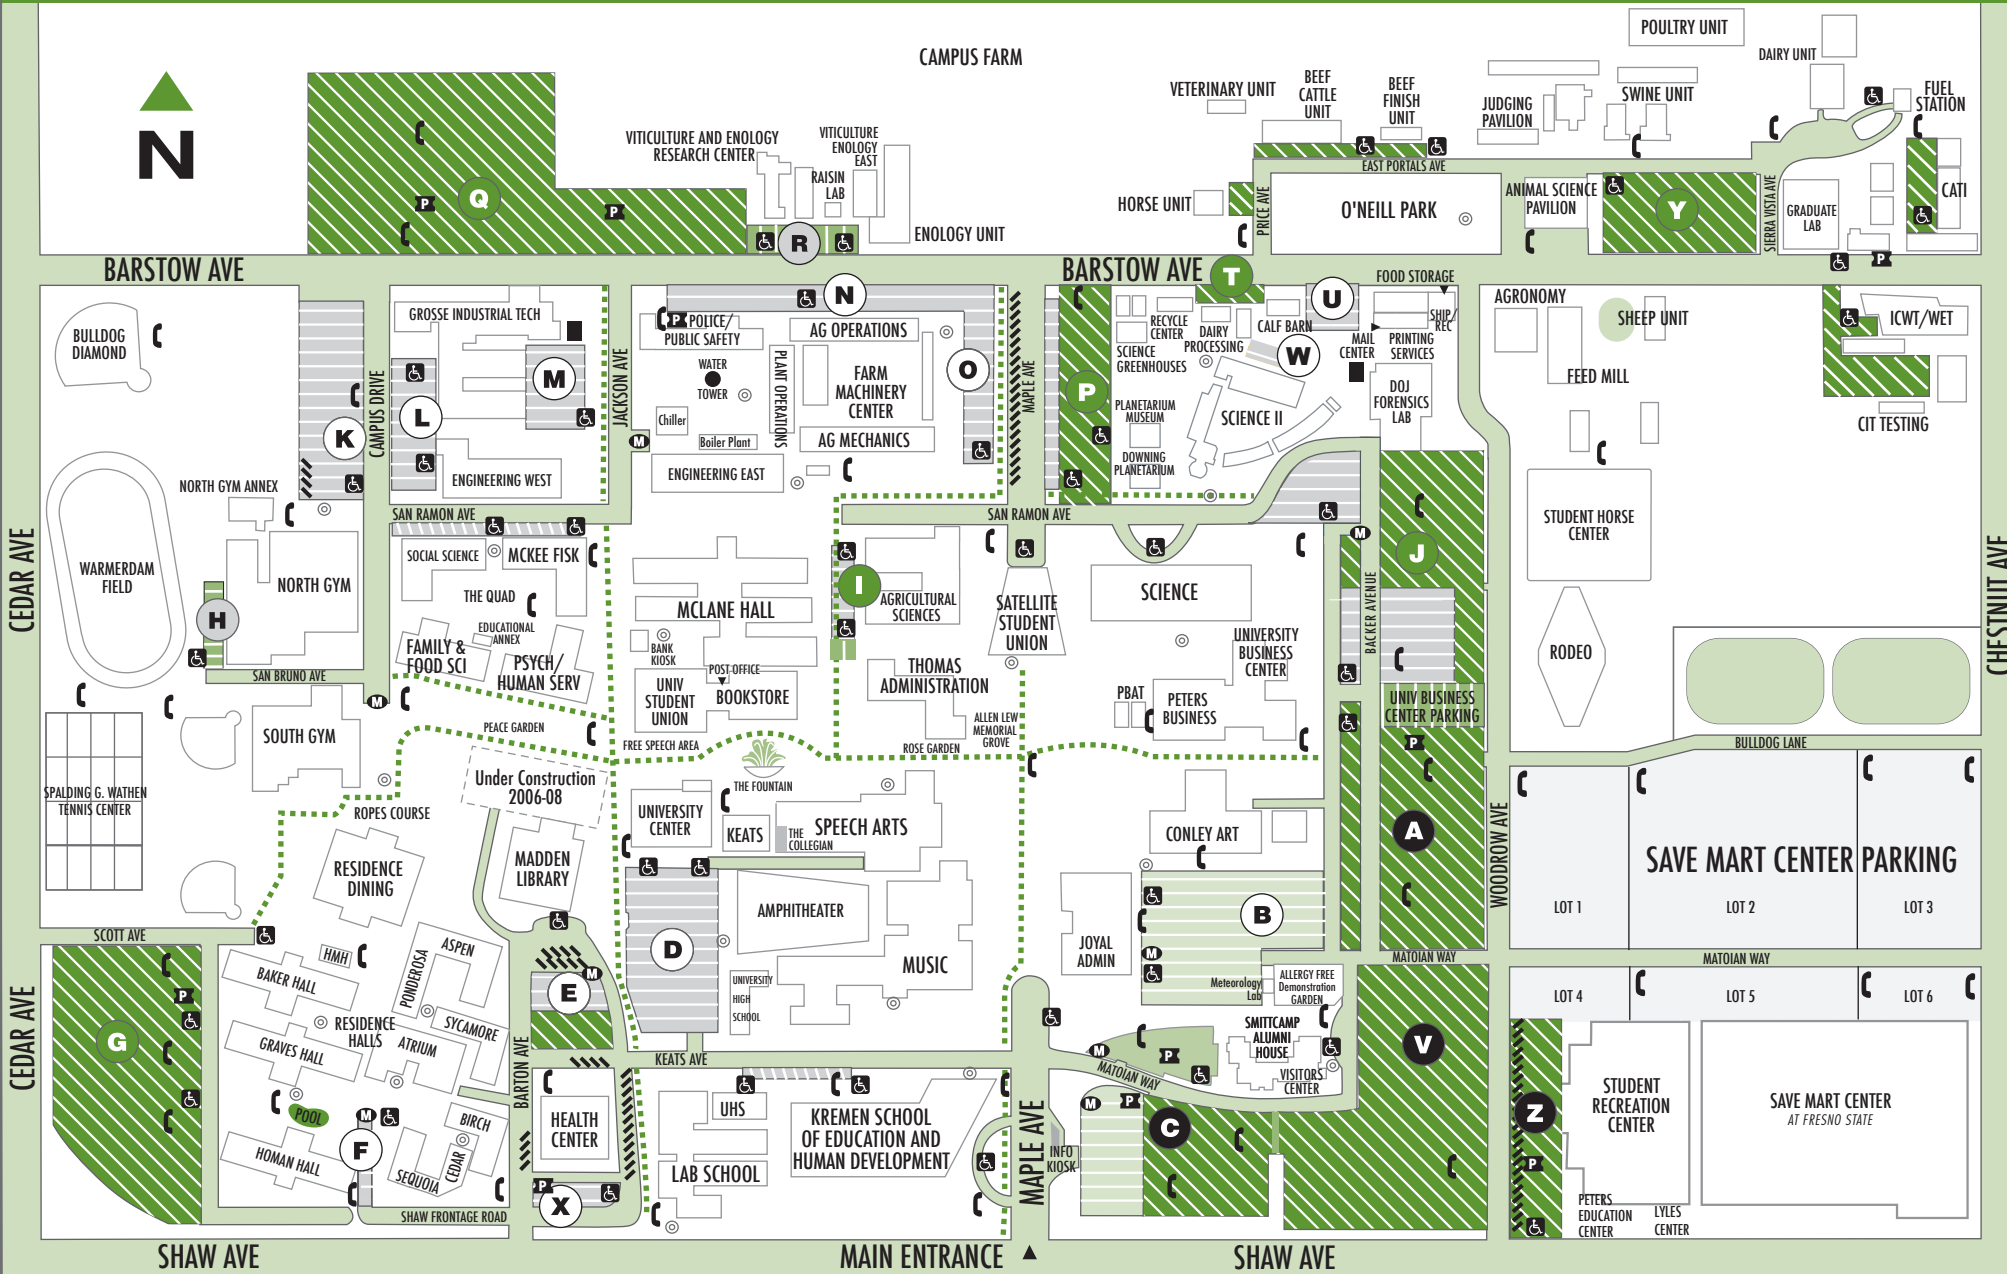

CALIFORNIA STATE UNIVERSITY, FRESNO

GREEN PERMIT STUDENT/PUBLIC PARKING

BLUE PERMIT DISABLED PARKING

SHORT TERM PARKING

MOTORCYCLE PARKING

PARKING METERS

EMERGENCY TELEPHONE

YELLOW PERMIT FACULTY/STAFF PARKING

GOLD PERMIT SPECIAL USE PARKING

SAVE MART CENTER PARKING

DAILY PARKING PERMIT DISPENSERS

SAFE LIGHTING PATH

Smoking allowed only in designated areas.

AUXILIARY SERVICES